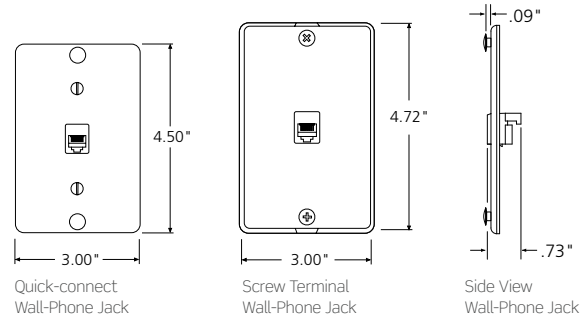

WALLPLATES & HOUSINGS | Telephone Wall-Phone Jacks

TELEPHONE WALL-PHONE JACKS

- Wall-phone jacks available in 4- or 6-conductor models
- Screw terminal or quick-connect termination options
- Quick-connect products include plastic punchdown tool

WALL-PHONE JACK WALLPLATES - 110-STYLE

DESCRIPTION	WHITE	LT. ALMOND	IVORY	STAINLESS
[A] Wall-Phone Jack, 6P4C quick-connect, plastic w/ metal base	40253-00W	40253-00T	40253-00I	—
[B] Wall-Phone Jack, 6P4C quick-connect, stainless w/ metal base	—	—	—	40223-00S

WALL-PHONE JACK WALLPLATES - SCREW TERMINAL

[C] Wall-Phone Jack, 6P4C screw terminal, plastic w/ metal base	40257-00W	—	40257-00I	—
[D] Wall-Phone Jack, 6P4C screw terminal, plastic w/ plastic base	40214-00W	40214-00T	40214-00I	—
Wall-Phone Jack, 6P6C screw terminal, stainless w/ metal base	—	—	—	40226-00S