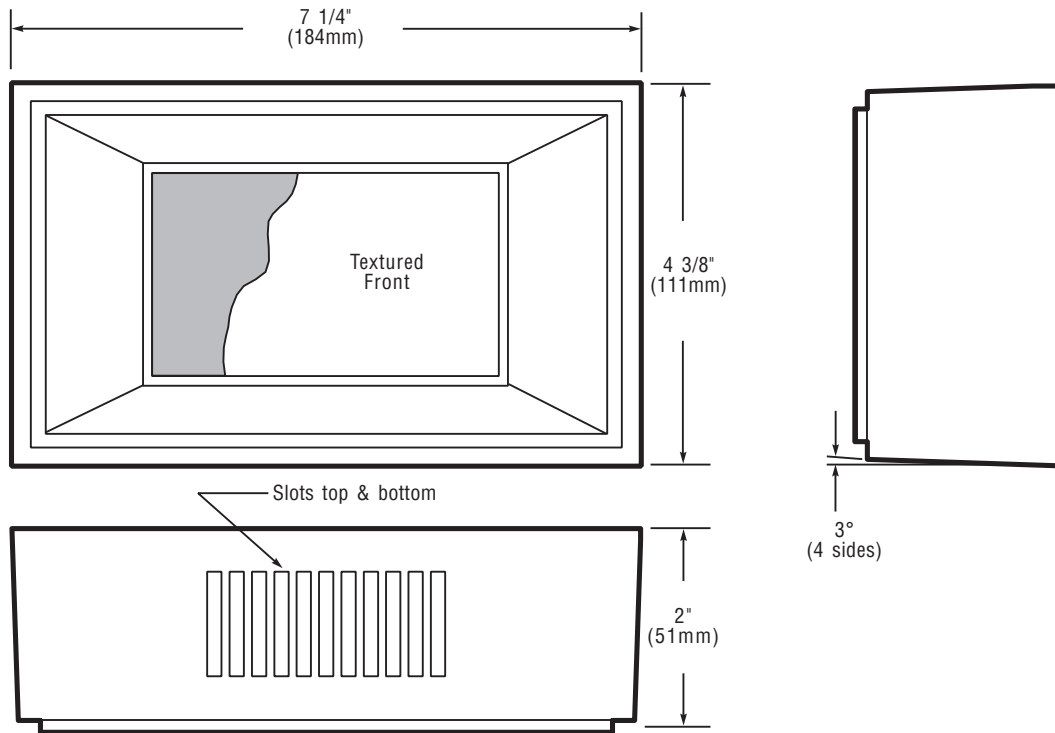

Two Entrance Door Chimes

Economical

C210 Series

FEATURES

- > Two entrance models
- > Free suspension aluminum tone bars
- > Requires no lubrication
- > Easy to install
- > Available in white or beige

Surface mount chimes specifically designed for low cost installation. Operates from 16V transformer (purchased separately). See page 11-2.

For use in one or two entrance homes, apartments, condominiums, and offices.

D-04

TECHNICAL INFORMATION

Cat. No.	Color	Number of Entrances	Volts	Amps	V A	Edwards Transformer
C210	Beige	Two	10	1.2	12	590
C210-W	White	Two	10	1.2	12	590