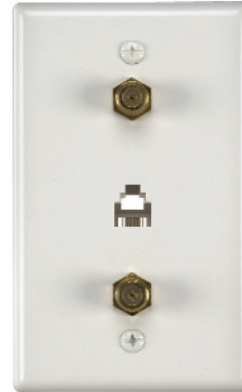

COMBINATION WALL PLATES

Telephone/Coax

Specially designed wall plate allows hookup of both modular telephone wire and coax cable from one location.

Part No.	Part No.	Decor	Color	Conductor
30-9732		30-9778	Ivory	4
30-9732-BU		30-9778-BU	Ivory	4
	30-8047-BU		Ivory	4
30-9733		30-9779	White	4
30-9733-BU		30-9779-BU	White	4
	30-8049-BU		White	4
30-9731-BU	30-8043-BU		Light Almond	4
	30-8063-BU		Light Almond	6
	30-8067-BU		Ivory	6
	30-8069-BU		White	6

Telephone/Dual Coax

Specially designed wall plate allows hookup of both modular telephone wire and coax cable from one location. Complies with FCC part 68. Complies with UL Standard 1863 and Article 800-51 of the National Electrical Code.

Part No.	Color	Conductor
30-8243-BU	Light Almond	4
30-8247-BU	Ivory	4
30-8249-BU	White	4

Electrical Coax/Telephone

Combines for convenience the installation of an electrical, telephone, and coax wall plate into one plate.