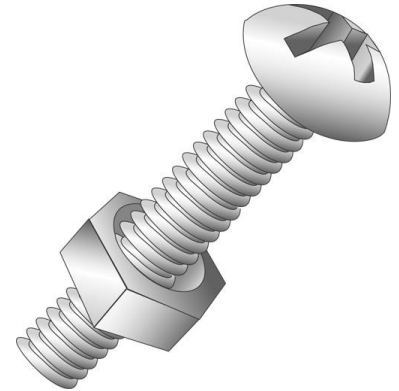

39540

1/4-20 STOVE BOLT KIT

UPC: 085937395405

Country of Origin:

UNSPSC: 31161504

**USA**

Commodity: Machine screws

*220 Piece 1/4-20 stove bolt kit that includes (30x) 1/2", (25x) 3/4", (20x) 1", (15x) 1-1/4", (10x) 1-1/2", and (10x) 2" fasteners as well as (110x) 1/4-20 hex nuts.*

**Product Attributes**

Brand Name	Minerallac Company
Sub Brand	Cully
Type	Stove Bolt Kit
Special Features	220 Piece 1/4-20 Stove Bolt Kit
Material	Steel
Size	1/4-20
Length	Fasteners: 1/2", 3/4", 1", 1-1/4", 1-1/2", 2" IN
Thread Type	Coarse
Thread Size	20 TPI
Head Height	0.168" IN
Head Type	Round Head
Head Color	Silver
Finish	Zinc Plated
Drive Type	Slotted/Phillips Combo
Head Diameter	0.340" IN