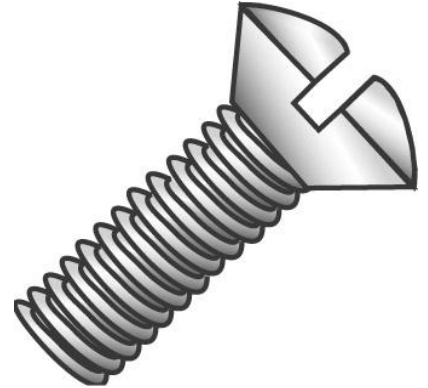

51108J

6-32 X 1/2 OHMS SLOT IVORY

UPC: 085937082947

Country of Origin:

UNSPSC: 31161525

Not Available

Commodity: Screw for plastic

These short length, oval head, slotted machine screws are designed to fit standard electrical wallplates.

Product Attributes

Brand Name	Minerallac Company
Sub Brand	Cully
Type	Wall Plate Screw
Application	Use to install wall plates or as wall plate replacement screws
Special Features	Features a finished painted screw head.
Standard	N/A
Material	Steel
Size	6-32 x 1/2" IN
Length	1/2" IN
Thread Type	Fine
Thread Size	6-32 TPI
Head Width	1/4" IN
Head Height	1/8" IN
Head Type	Oval Head
Head Color	Ivory
Finish	N/A
Class	N/A