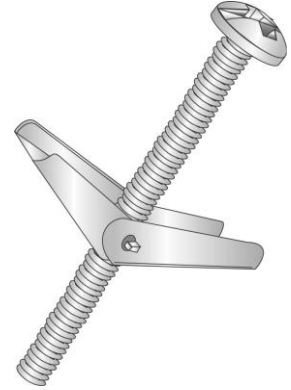

58165J

1/8X4 SLOT/PHIL TOGGLE BOLT

UPC: 085937082688

Country of Origin:

UNSPSC: 31161609

Not Available

Commodity: Toggle bolts

A kind of wall fastener for use on hollow walls, having a part that springs open or turns through 90° after it is inserted so as to prevent withdrawal.

Product Attributes

Brand Name	Minerallac Company
Sub Brand	Cully
Type	Toggle Bolt
Special Features	Toggle bolts spread the load over a larger area and are more temperature resistant than other hollow wall anchors.
Application	These light-duty anchors are for use in hollow block or gypsum wallboard.
Material	Steel
Finish	Zinc Plated
Head Type	Slotted/Phillips Mushroom Head
Length	4" IN
Size	1/8" x 4" IN
Diameter	1/8" IN
Thread	Coarse