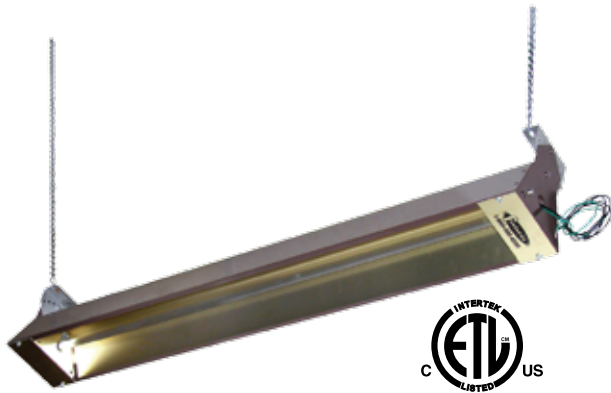

OCH Series Outdoor / Indoor Rated Quartz Electric Infrared Heater

Heats Solid Objects - Not The Air

Manufactured in U.S.A.

- Frosted Quartz Tube heating element (included)
- Listed for suspended, totally exposed (outdoor) and indoor spot heating applications
- Finish: High-temp brown powder coated finish or corrosion resistant stainless steel 24 Gauge housing
- 60° Symmetric Heat Pattern
- Gold anodized Aluminum reflector and end caps
- Brown finished models are direct wire and include (3) 24" long lead wires for field connections in a remote enclosure (not supplied). Optional electrical box enclosure is available for this series to allow for direct wire connection to the end of the heater housing.
- Stainless steel models include an electrical enclosure assembled to the end of the heater housing and (2) 6" long lead wires for direct field connection.
- Two 2' ft. long mounting chains and four S-Hooks included
- The OCH-Series can be surfaced mounted using the supplied mounting brackets which allow up to a 45° horizontal tilt adjustment.

Product Models

FINISH - BROWN			FINISH - STAINLESS STEEL			WATTS	BTU'S	VOLTS	AMPS	Cordset Included	Qtz. Tube Repl. Element	WT. (LBS.)
Enclosure Sold Separately			Includes Electrical Enclosure									
UPC# 686334	MODEL	LIST	UPC# 686334	MODEL	LIST							
480444	OCH-46-120V	299	480529	OCH-46-120V-SS	351	1500	5120	120	12.5	Yes	671-3784	10
480451	OCH-46-208V		480536	OCH-46-208V-SS		2000	6826	208	9.6	Cord Only, NO Plug	671-5061	
480468	OCH-46-240V		480543	OCH-46-240V-SS		2000	6826	240	8.3	Yes	671-3785	
480475	OCH-46-277V		480550	OCH-46-277V-SS		2000	6826	277	7.2	No	671-5018	
480499	OCH-57-208V	344	480574	OCH-57-208V-SS	390	3000	10239	208	14.4	Cord Only, NO Plug	671-5060	12
480482	OCH-57-240V		480567	OCH-57-240V-SS		3000	10239	240	12.5	Yes	671-3786	
480505	OCH-57-277V		480581	OCH-57-277V-SS		3000	10239	277	10.8	No	671-5059	
480512	OCH-57-480V		480598	OCH-57-480V-SS		2250	7679	480	4.7	No	671-5058	