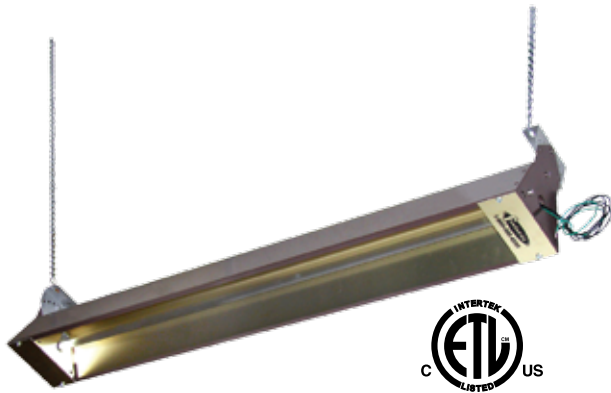

OCH Series Outdoor / Indoor Rated Quartz Electric Infrared Heater

Heats Solid Objects - Not The Air

Manufactured in U.S.A.

- Frosted Quartz Tube heating element (included)
- Listed for suspended, totally exposed (outdoor) and indoor spot heating applications
- Finish: High-temp brown powder coated finish or corrosion resistant stainless steel 24 Gauge housing
- 60° Symmetric Heat Pattern
- Gold anodized Aluminum reflector and end caps
- Brown finished models are direct wire and include (3) 24" long lead wires for field connections in a remote enclosure (not supplied). Optional electrical box enclosure is available for this series to allow for direct wire connection to the end of the heater housing.
- Stainless steel models include an electrical enclosure assembled to the end of the heater housing and (2) 6" long lead wires for direct field connection.
- Two 2' ft. long mounting chains and four S-Hooks included
- The OCH-Series can be surfaced mounted using the supplied mounting brackets which allow up to a 45° horizontal tilt adjustment.

Product Models

FINISH - BROWN			FINISH - STAINLESS STEEL			WATTS	BTU'S	VOLTS	AMPS	Cordset Included	Qtz. Tube Repl. Element	WT. (LBS.)
Enclosure Sold Separately			Includes Electrical Enclosure									
UPC#	MODEL	LIST	UPC#	MODEL	LIST							
686334			686334									
480444	OCH-46-120V	299	480529	OCH-46-120V-SS	351	1500	5120	120	12.5	Yes	671-3784	10
480451	OCH-46-208V		480536	OCH-46-208V-SS		2000	6826	208	9.6	Cord Only, NO Plug	671-5061	
480468	OCH-46-240V		480543	OCH-46-240V-SS		2000	6826	240	8.3	Yes	671-3785	
480475	OCH-46-277V		480550	OCH-46-277V-SS		2000	6826	277	7.2	No	671-5018	
480499	OCH-57-208V	344	480574	OCH-57-208V-SS	390	3000	10239	208	14.4	Cord Only, NO Plug	671-5060	12
480482	OCH-57-240V		480567	OCH-57-240V-SS		3000	10239	240	12.5	Yes	671-3786	
480505	OCH-57-277V		480581	OCH-57-277V-SS		3000	10239	277	10.8	No	671-5059	
480512	OCH-57-480V		480598	OCH-57-480V-SS		2250	7679	480	4.7	No	671-5058	