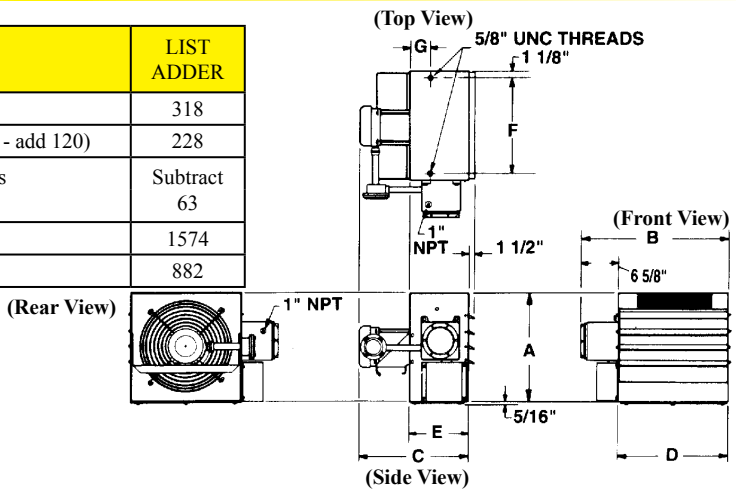

HLA Series Hazardous Location Fan Forced Unit Heater

Factory Installed Accessories & Physical Dimensions

SUFFIX	DESCRIPTION	LIST ADDER
T	In-Built single pole thermostat 50° - 90° F	318
120	Control transformer w/ primary fusing (Delete 24 suffix - add 120)	228
208	208/240V Control available on 208/240V units (Delete 24 suffix and add 208 OR 240)	Subtract
240		63
D	Disconnect Switch	1574
P	Pilot Light	882

MODEL	A	B	C		D	E	F	G
			3 ph.	1 ph.				
HLA 12	17 3/4	22 3/8	19 3/4	20 5/8	16 1/4	10 1/2	14	3
HLA 16	20 3/4	26 3/8	20 3/4	21 5/8	20 1/4	11 1/2	18	4
HLA 20	24 3/4	30 3/8	22 1/2	N/A	24 1/4	12 1/2	22	4 1/2