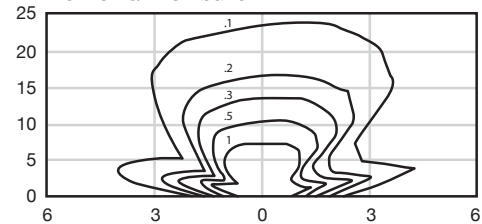

Economy Combination Unit Specification

Emergency Exit Combination

120 or 277 Voltage, Damp Location

Features and Benefits:

- Universal mounting canopy for top installation
- Energy consumption of less than 4 watts for red letters and less than 5 watts for green letters
- LED lamp life of 25 years
- Push-to-test
- Automatic, low-voltage disconnect (LVD)
- Universal transformer for 120 or 277 VAC operation
- Two fully adjustable, glare-free lighting heads
- Heads rotate 180°+ for maximum field flexibility
- Injection-molded, V-0 flame retardant, high-impact thermoplastic housing
- Maintenance-free battery provides an estimated service life of 10 years with an operating temperature range of 20°C (68°F) to 40°C (104°F)
- Charge rate/power on LED indicator light
- UL, CUL, and CSA approved
- Meets NEC and NFPA code

Dimensions:

Catalog Number

Notes

Type

Horizontal Distribution

Vertical Distribution

Warranties & Compliances:	Item #	Description	LED Color	Housing Color
Electronics & Housing 5 YEAR WARRANTY Sealed Lead Acid Battery 1 YEAR WARRANTY LED Strip 25 YEAR WARRANTY  	Ordering Information:			
	20723	2 Headed Adjustable Economy Combination Red Universal	Red	White
	20725	2 Headed Adjustable Economy Combination Green Universal	Green	White
	Accessories:			
	207LWG	Large Wire Guard for Combo Units		
	20734	Replacement Battery Lead Acid 6V 4.5Ah		
	29999JR	Red Diffuser Panel		
	29999JG	Green Diffuser Panel		
	939	Replacement Lamp 6V 0.9A TS Wedge		
	20709	Replacement Canopy		