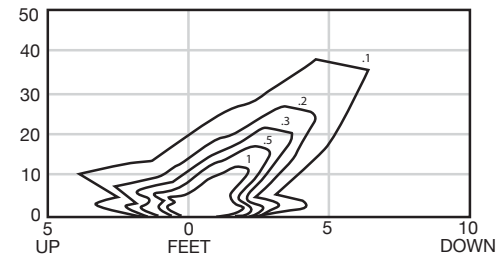

Economy Combination Unit Specification

Emergency Exit Combination

120 or 277 Voltage, Damp Location

Features and Benefits:

- Universal mounting canopy for top installation
- Energy consumption of less than 4 watts for red letters and less than 5 watts for green letters
- LED lamp life of 25 years
- Push-to-test
- Automatic, low-voltage disconnect (LVD)
- Universal transformer for 120 or 277 VAC operation
- Two fully adjustable, glare-free lighting heads
- Heads rotate 180°+ for maximum field flexibility
- Injection-molded, V-0 flame retardant, high-impact thermoplastic housing
- Maintenance-free battery provides an estimated service life of 10 years with an operating temperature range of 20°C (68°F) to 40°C (104°F)
- Charge rate/power on LED indicator light
- UL, CUL, and CSA approved
- Meets NEC and NFPA code

Dimensions:

Catalog Number

Notes

Type

Horizontal Distribution

Vertical Distribution

Warranties & Compliances:	Item #	Description	LED Color	Housing Color
Electronics & Housing 5 YEAR WARRANTY Sealed Lead Acid Battery 1 YEAR WARRANTY LED Strip 25 YEAR WARRANTY  	Ordering Information:			
	20723	2 Headed Adjustable Economy Combination Red Universal	Red	White
	20725	2 Headed Adjustable Economy Combination Green Universal	Green	White
	Accessories:			
	207LWG	Large Wire Guard for Combo Units		
	20734	Replacement Battery Lead Acid 6V 4.5Ah		
	29999JR	Red Diffuser Panel		
	29999JG	Green Diffuser Panel		
	939	Replacement Lamp 6V 0.9A TS Wedge		
	20709	Replacement Canopy		