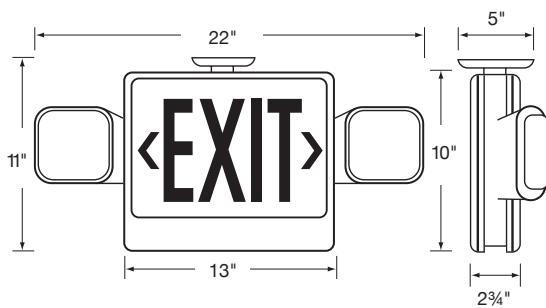

Economy Combination Unit Specification

Emergency Exit Combination

120 or 277 Voltage, Damp Location

Features and Benefits:

- Universal mounting canopy for top installation
- Energy consumption of less than 4 watts for red letters and less than 5 watts for green letters
- LED lamp life of 25 years
- Push-to-test
- Automatic, low-voltage disconnect (LVD)
- Universal transformer for 120 or 277 VAC operation
- Two fully adjustable, glare-free lighting heads
- Heads rotate 180°+ for maximum field flexibility
- Injection-molded, V-0 flame retardant, high-impact thermoplastic housing
- Maintenance-free battery provides an estimated service life of 10 years with an operating temperature range of 20°C (68°F) to 40°C (104°F)
- Charge rate/power on LED indicator light
- UL, CUL, and CSA approved
- Meets NEC and NFPA code

Dimensions:

Catalog Number

Notes

Type

Horizontal Distribution

Vertical Distribution

Warranties & Compliances:	Item #	Description	LED Color	Housing Color
Electronics & Housing 5 YEAR WARRANTY Sealed Lead Acid Battery 1 YEAR WARRANTY LED Strip 25 YEAR WARRANTY  	Ordering Information:			
	20723	2 Headed Adjustable Economy Combination Red Universal	Red	White
	20725	2 Headed Adjustable Economy Combination Green Universal	Green	White
	Accessories:			
	207LWG	Large Wire Guard for Combo Units		
	20734	Replacement Battery Lead Acid 6V 4.5Ah		
	29999JR	Red Diffuser Panel		
	29999JG	Green Diffuser Panel		
	939	Replacement Lamp 6V 0.9A TS Wedge		
	20709	Replacement Canopy		