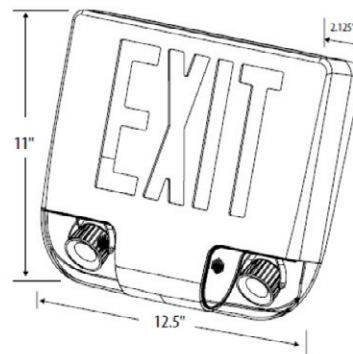

Warranties & Compliances:	Item #	Description	Letter Color	Housing Color	BBUP
      Battery Pro-Rated 5 YEAR WARRANTY Electronics/Housing 5 YEAR WARRANTY	Ordering Information:				
	LEDDCDRALCOMBO	Combo Die Cast, Double Face, Red, Aluminum Face and Body	Red	Aluminum	Y
	LEDDCDRWCOMBO	Combo Die Cast Double Face, Red, White Face and Body	Red	Aluminum	Y
	LEDDCGALCOMBO	Combo Die Cast, Double Face, Green, Aluminum Face and Body	Green	Aluminum	Y
	LEDDCGWCOMBO	Combo Die Cast Double Face, Green, White Face and Body	Green	Aluminum	Y