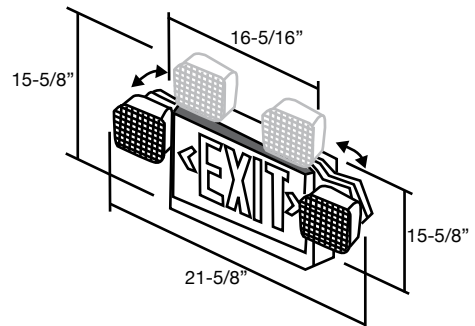

Polycarbonate Square Combination Units Specification

Features

- Injection-molded thermoplastic ABS housing
- UL 94V-0 flame rating
- Innovative, snap-together design allows for fast installation
- Replaceable directional chevron inserts are easily removed and reinserted
- Letters 6" height with 3/4" stroke
- Single or double face configuration
- Two fully adjustable glare-free square shape light heads for emergency light
- Emergency lights can be adjusted- side mounting or top mounting
- Wall or ceiling mounting
- Housing snaps to canopy with simple twist and locking tightly secure housing to canopy
- 120/277 VAC dual voltage operation
- Low energy consumption- only 3.8W at normal operation and 15W at emergency operation
- LED indicator light and push button test switch
- Remote capability- can power remote heads up to 6V 12W
- LEDs mounted on print circuit board
- LED lamps are operating in normal (AC input) and emergency (DC input) modes
- 2 X 6V 5.4W DC T5 wedge base lamps for emergency mode
- Low voltage battery disconnection
- Maintenance-free battery provides an estimated service life of 10 years with an operating temperature range of 10°C to 40°C
- Power Factor of >.95
- UL Listed for damp location
- Meets NFPA 101, NEC, and NEMA code

Dimensions

Ordering Information

Catalog Model #	Description
20784	2 Headed Adjustable Exit/Emergency Combo Red Letters with WH Housing
20784RM	2 Headed Adjustable Exit/Emergency Combo Red Letters with WH Housing with Remote Test
20794	2 Headed Adjustable Exit/Emergency Combo Red Letters BLK Housing
20785	2 Headed Adjustable Exit/Emergency Combo Green Letters WH Housing
20795	2 Headed Adjustable Exit/Emergency Combo Green Letters BLK Housing