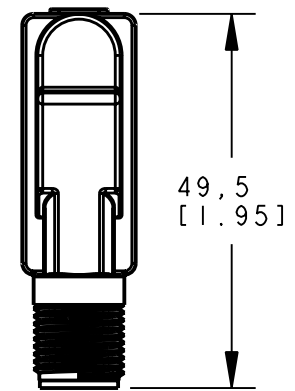

8 | 7 | 6 | 5 | 4 | 3 | 2 | 1

D
C
B
A

This drawing is the property of BANNER ENGINEERING CORP. and is proprietary in general and in detail. Its contents shall not be revealed to outside parties without written consent of BANNER.

BANNER ENGINEERING CORP.
P.O. BOX 9414
MINNEAPOLIS, MN 55440

THIRD ANGLE PROJECTION

TITLE
**OS18E EURO QD
WEB ASSEMBLY**

SIZE B	DRAWING NO. 139463	REV. -
SCALE 1:1		SHEET 1 OF 1

NOTES:
1. ALL DIMENSIONS ARE MILLIMETERS [INCHES] UNLESS OTHERWISE NOTED.