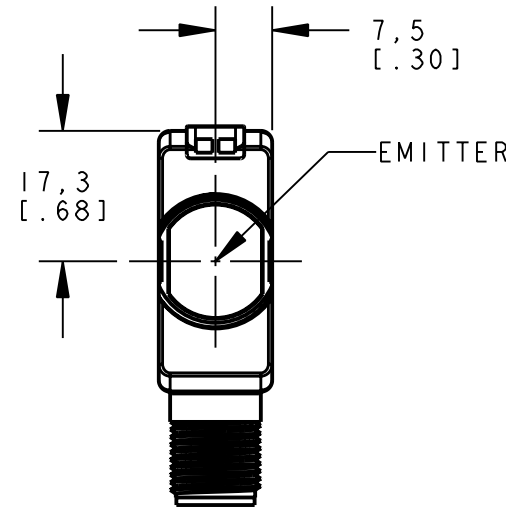

8 | 7 | 6 | 5 | 4 | 3 | 2 | 1

D
C
B
A

This drawing is the property of BANNER ENGINEERING CORP. and is proprietary in general and in detail. Its contents shall not be revealed to outside parties without written consent of BANNER.

BANNER ENGINEERING CORP.
P.O. BOX 9414
MINNEAPOLIS, MN 55440

THIRD ANGLE PROJECTION

TITLE
**OS18E EURO QD
WEB ASSEMBLY**

SIZE B	DRAWING NO. 139463	REV. -
SCALE 1:1		SHEET 1 OF 1

NOTES:
1. ALL DIMENSIONS ARE MILLIMETERS [INCHES] UNLESS OTHERWISE NOTED.

8 | 7 | 6 | 5 | 4 | 3 | 2 | 1 | PRO/E