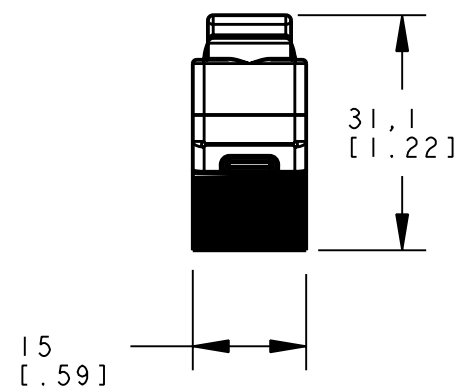

8 | 7 | 6 | 5 | 4 | 3 | 2 | 1

D
C
B
A

This drawing is the property of BANNER ENGINEERING CORP. and is proprietary in general and in detail. Its contents shall not be revealed to outside parties without written consent of BANNER.

BANNER ENGINEERING CORP.
P.O. BOX 9414
MINNEAPOLIS, MN 55440

THIRD ANGLE PROJECTION

TITLE
**OS18E EURO QD
WEB ASSEMBLY**

SIZE B	DRAWING NO. 139463	REV. -
SCALE 1:1		SHEET 1 OF 1

NOTES:
1. ALL DIMENSIONS ARE MILLIMETERS [INCHES] UNLESS OTHERWISE NOTED.

8 | 7 | 6 | 5 | 4 | 3 | 2 | 1 | PRO/E