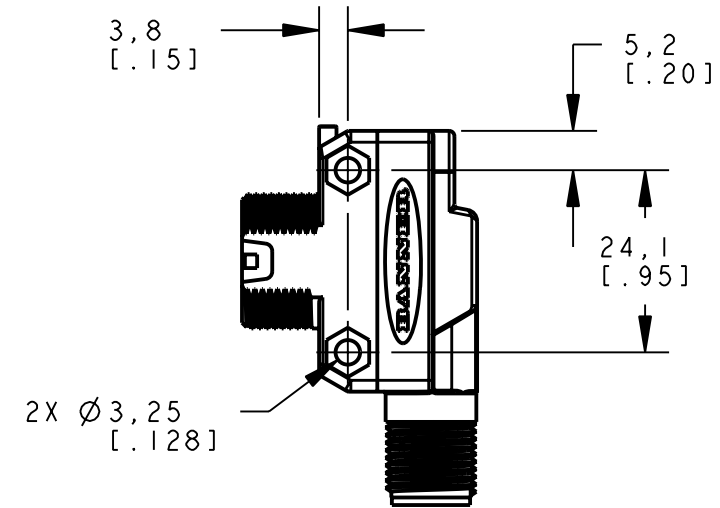

8 | 7 | 6 | 5 | 4 | 3 | 2 | 1

D
C
B
A

This drawing is the property of BANNER ENGINEERING CORP. and is proprietary in general and in detail. Its contents shall not be revealed to outside parties without written consent of BANNER.

BANNER ENGINEERING CORP.
P.O. BOX 9414
MINNEAPOLIS, MN 55440

THIRD ANGLE PROJECTION

TITLE
**OS18E EURO QD
WEB ASSEMBLY**

SIZE B	DRAWING NO. 139463	REV. -
SCALE 1:1		SHEET 1 OF 1

NOTES:
1. ALL DIMENSIONS ARE MILLIMETERS [INCHES] UNLESS OTHERWISE NOTED.

8 | 7 | 6 | 5 | 4 | 3 | 2 | 1 | PRO/E