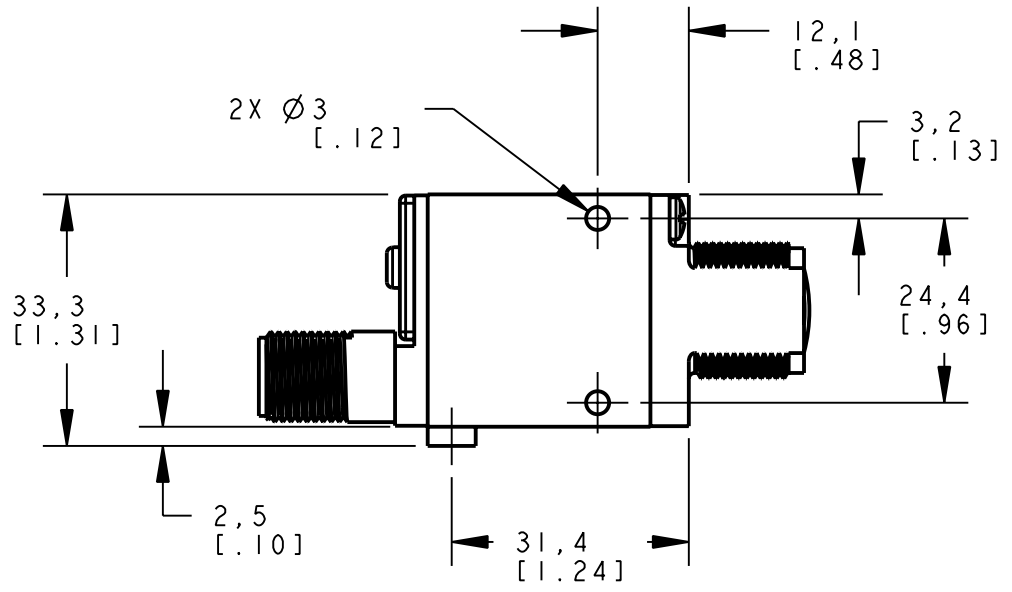

8 | 7 | 6 | 5 | 4 | 3 | 2 | 1

This drawing is the property of BANNER ENGINEERING CORP. and is proprietary in general and in detail. Its contents shall not be revealed to outside parties without written consent of BANNER.

BANNER ENGINEERING CORP.
P.O. BOX 9414
MINNEAPOLIS, MN 55440

THIRD ANGLE PROJECTION

TITLE
**SM312 C/CV/CVB/CVG OD
WEB CAD DRAWINGS 2D/3D**

SIZE B DRAWING NO. **154442** REV. **1**

SCALE 1:1 SHEET 1 OF 1

NOTES:
1. ALL DIMENSIONS ARE MILLIMETERS [INCHES] UNLESS OTHERWISE NOTED.

8 | 7 | 6 | 5 | 4 | 3 | 2 | 1

PRO/E