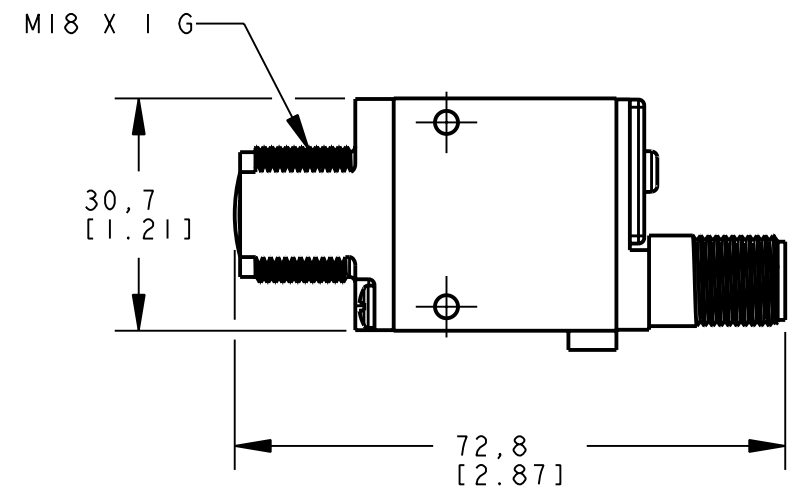

8 | 7 | 6 | 5 | 4 | 3 | 2 | 1

This drawing is the property of BANNER ENGINEERING CORP. and is proprietary in general and in detail. Its contents shall not be revealed to outside parties without written consent of BANNER.

BANNER ENGINEERING CORP.
P.O. BOX 9414
MINNEAPOLIS, MN 55440

THIRD ANGLE PROJECTION

TITLE
**SM312 C/CV/CVB/CVG OD
WEB CAD DRAWINGS 2D/3D**

SIZE B DRAWING NO. **154442** REV. **1**

SCALE 1:1 SHEET 1 OF 1

NOTES:
1. ALL DIMENSIONS ARE MILLIMETERS [INCHES] UNLESS OTHERWISE NOTED.

8 | 7 | 6 | 5 | 4 | 3 | 2 | 1

PRO/E