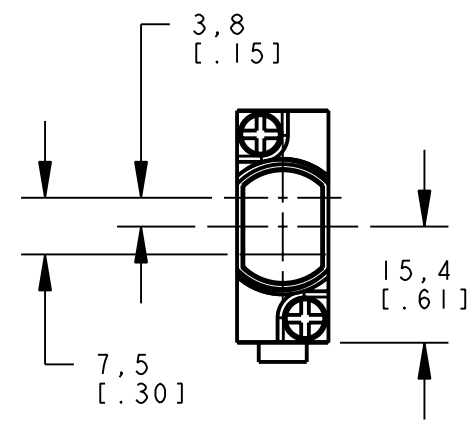

8 | 7 | 6 | 5 | 4 | 3 | 2 | 1

This drawing is the property of BANNER ENGINEERING CORP. and is proprietary in general and in detail. Its contents shall not be revealed to outside parties without written consent of BANNER.

BANNER ENGINEERING CORP.
P.O. BOX 9414
MINNEAPOLIS, MN 55440

THIRD ANGLE PROJECTION

TITLE
**SM312 C/CV/CVB/CVG OD
WEB CAD DRAWINGS 2D/3D**

SIZE B DRAWING NO. **154442** REV. **1**

SCALE 1:1 SHEET 1 OF 1

NOTES:
1. ALL DIMENSIONS ARE MILLIMETERS [INCHES] UNLESS OTHERWISE NOTED.

8 | 7 | 6 | 5 | 4 | 3 | 2 | 1

PRO/E