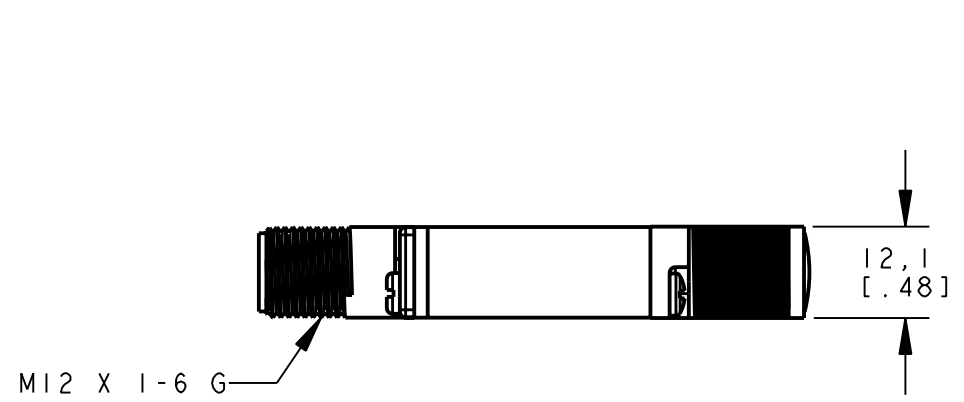

8 | 7 | 6 | 5 | 4 | 3 | 2 | 1

This drawing is the property of BANNER ENGINEERING CORP. and is proprietary in general and in detail. Its contents shall not be revealed to outside parties without written consent of BANNER.

BANNER ENGINEERING CORP.
P.O. BOX 9414
MINNEAPOLIS, MN 55440

THIRD ANGLE PROJECTION

TITLE
**SM312 C/CV/CVB/CVG OD
WEB CAD DRAWINGS 2D/3D**

SIZE B DRAWING NO. **154442** REV. **1**

SCALE 1:1 SHEET 1 OF 1

NOTES:
1. ALL DIMENSIONS ARE MILLIMETERS [INCHES] UNLESS OTHERWISE NOTED.

8 | 7 | 6 | 5 | 4 | 3 | 2 | 1

PRO/E