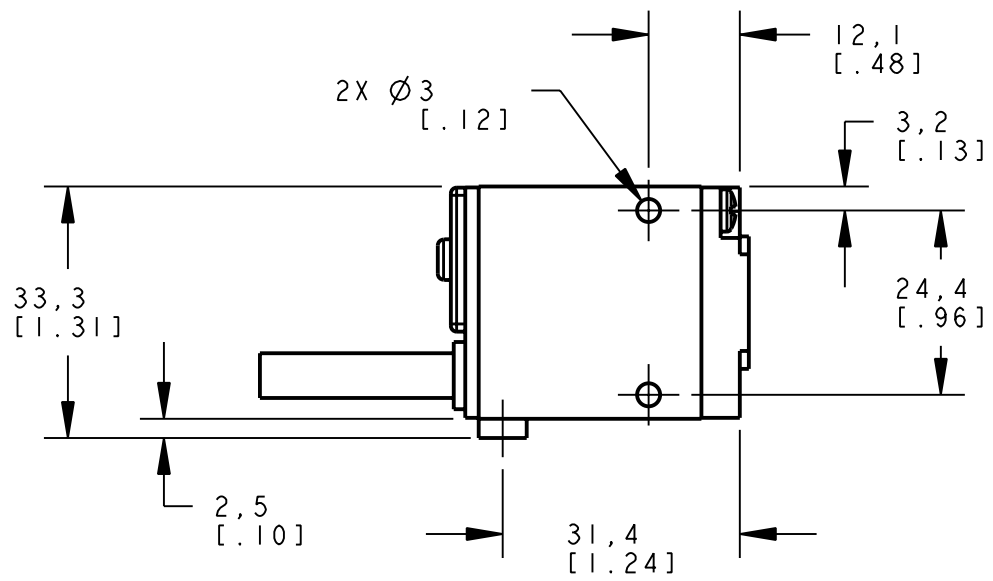

8 | 7 | 6 | 5 | 4 | 3 | 2 | 1

D

C

B

A

ISOMETRIC VIEW
SCALE 1:1

NOTES:
1. ALL DIMENSIONS ARE MILLIMETERS [INCHES] UNLESS OTHERWISE NOTED.

This drawing is the property of BANNER ENGINEERING CORP. and is proprietary in general and in detail. Its contents shall not be revealed to outside parties without written consent of BANNER.

BANNER ENGINEERING CORP.
P.O. BOX 9414
MINNEAPOLIS, MN 55440

THIRD ANGLE PROJECTION

TITLE
SM312 W/DBZ CABLE/PIGTAIL
WEB CAD DRAWINGS 2D/3D

SIZE B	DRAWING NO. 154453	REV. I
-----------	------------------------------	-----------