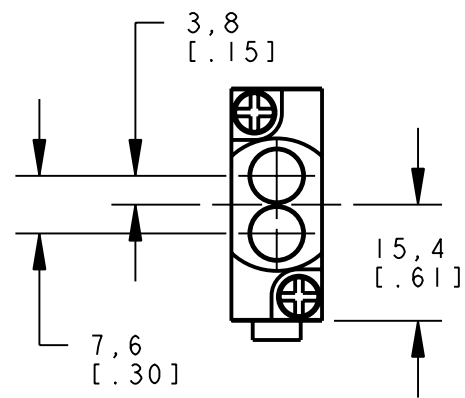

8 | 7 | 6 | 5 | 4 | 3 | 2 | 1

D

C

B

A

ISOMETRIC VIEW
SCALE 1:1

NOTES:
1. ALL DIMENSIONS ARE MILLIMETERS [INCHES] UNLESS OTHERWISE NOTED.

This drawing is the property of BANNER ENGINEERING CORP. and is proprietary in general and in detail. Its contents shall not be revealed to outside parties without written consent of BANNER.

BANNER ENGINEERING CORP.
P.O. BOX 9414
MINNEAPOLIS, MN 55440

THIRD ANGLE PROJECTION

TITLE
SM312 W/DBZ CABLE/PIGTAIL
WEB CAD DRAWINGS 2D/3D

SIZE B	DRAWING NO. 154453	REV. I
-----------	------------------------------	-----------