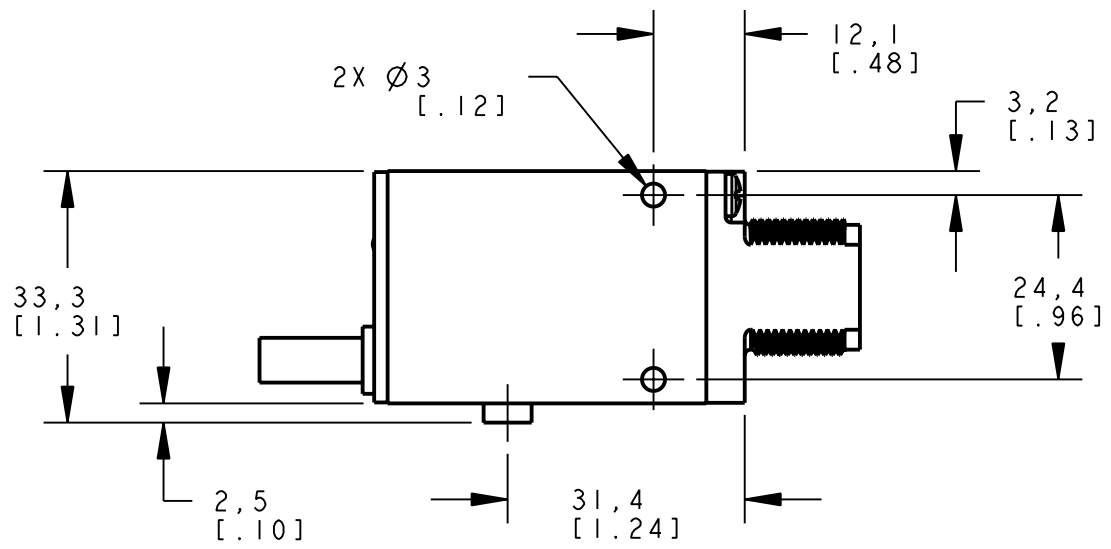

8 | 7 | 6 | 5 | 4 | 3 | 2 | 1

ISOMETRIC VIEW
SCALE 1:1

This drawing is the property of BANNER ENGINEERING CORP. and is proprietary in general and in detail. Its contents shall not be revealed to outside parties without written consent of BANNER.

BANNER ENGINEERING CORP.
P.O. BOX 9414
MINNEAPOLIS, MN 55440

THIRD ANGLE PROJECTION

TITLE
SMA31 E/EVH/EMC CABLE/PIGTAIL
WEB CAD DRAWINGS 2D/3D

SIZE B	DRAWING NO. 154463	REV. 1
SCALE 1:1		SHEET 1 OF 1

NOTES:
1. ALL DIMENSIONS ARE MILLIMETERS [INCHES] UNLESS OTHERWISE NOTED.