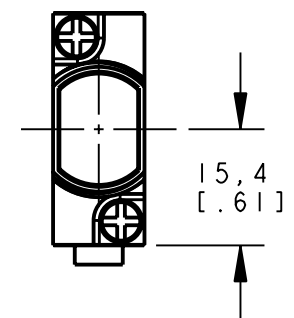

8 | 7 | 6 | 5 | 4 | 3 | 2 | 1

ISOMETRIC VIEW
SCALE 1:1

This drawing is the property of BANNER ENGINEERING CORP. and is proprietary in general and in detail. Its contents shall not be revealed to outside parties without written consent of BANNER.

BANNER ENGINEERING CORP.
P.O. BOX 9414
MINNEAPOLIS, MN 55440

THIRD ANGLE PROJECTION

TITLE
SMA31 E/EVH/EMC CABLE/PIGTAIL
WEB CAD DRAWINGS 2D/3D

SIZE B	DRAWING NO. 154463	REV. 1
SCALE 1:1		SHEET 1 OF 1

NOTES:
1. ALL DIMENSIONS ARE MILLIMETERS [INCHES] UNLESS OTHERWISE NOTED.