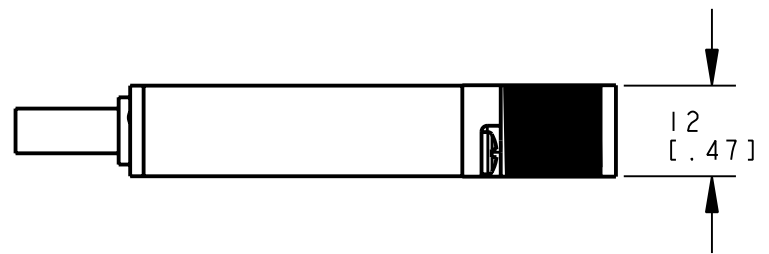

8 | 7 | 6 | 5 | 4 | 3 | 2 | 1

ISOMETRIC VIEW
SCALE 1:1

This drawing is the property of BANNER ENGINEERING CORP. and is proprietary in general and in detail. Its contents shall not be revealed to outside parties without written consent of BANNER.

BANNER ENGINEERING CORP.
P.O. BOX 9414
MINNEAPOLIS, MN 55440

THIRD ANGLE PROJECTION

TITLE
SMA31 E/EVH/EMC CABLE/PIGTAIL
WEB CAD DRAWINGS 2D/3D

SIZE B	DRAWING NO. 154463	REV. 1
SCALE 1:1		SHEET 1 OF 1

NOTES:
1. ALL DIMENSIONS ARE MILLIMETERS [INCHES] UNLESS OTHERWISE NOTED.