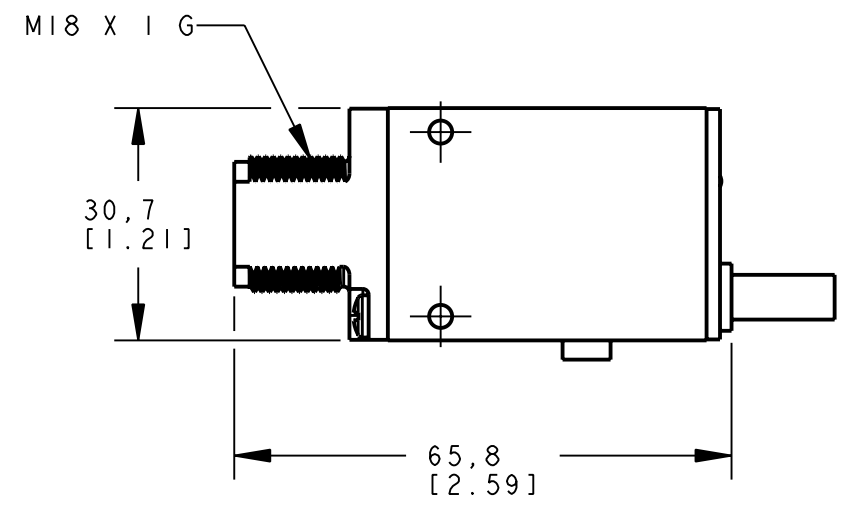

8 | 7 | 6 | 5 | 4 | 3 | 2 | 1

ISOMETRIC VIEW
SCALE 1:1

This drawing is the property of BANNER ENGINEERING CORP. and is proprietary in general and in detail. Its contents shall not be revealed to outside parties without written consent of BANNER.

BANNER ENGINEERING CORP.
P.O. BOX 9414
MINNEAPOLIS, MN 55440

THIRD ANGLE PROJECTION

TITLE
SMA31 E/EVH/EMC CABLE/PIGTAIL
WEB CAD DRAWINGS 2D/3D

SIZE B	DRAWING NO. 154463	REV. 1
SCALE 1:1		SHEET 1 OF 1

NOTES:
1. ALL DIMENSIONS ARE MILLIMETERS [INCHES] UNLESS OTHERWISE NOTED.