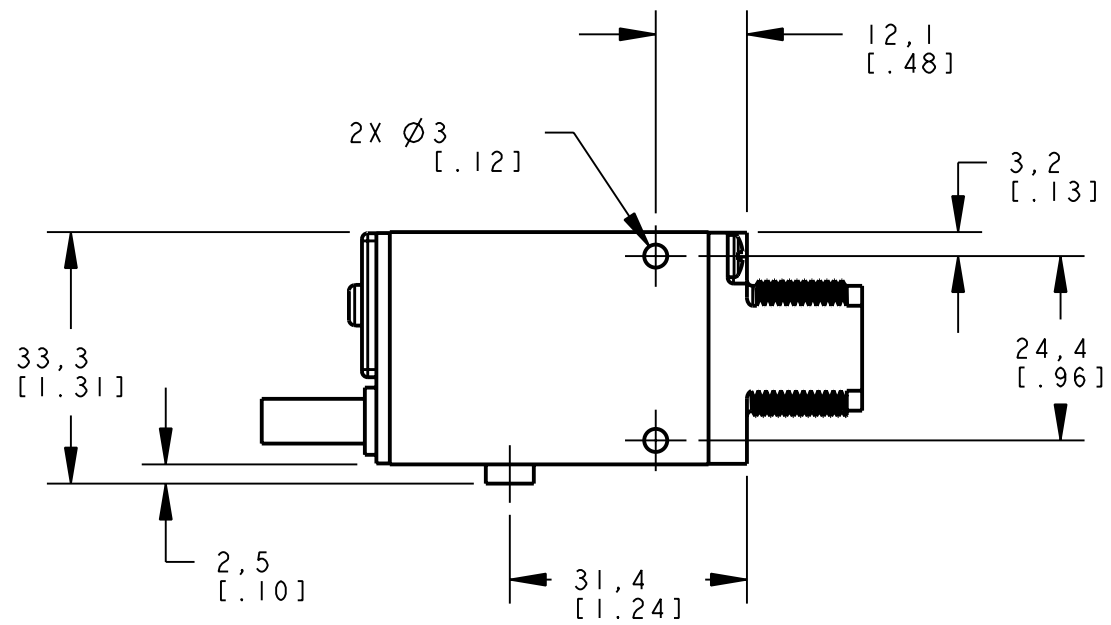

8 | 7 | 6 | 5 | 4 | 3 | 2 | 1

D

ISOMETRIC VIEW
SCALE 1:1

C

B

NOTES:
1. ALL DIMENSIONS ARE MILLIMETERS [INCHES] UNLESS OTHERWISE NOTED.

This drawing is the property of BANNER ENGINEERING CORP. and is proprietary in general and in detail. Its contents shall not be revealed to outside parties without written consent of BANNER.

BANNER ENGINEERING CORP.
P.O. BOX 9414
MINNEAPOLIS, MN 55440

THIRD ANGLE PROJECTION

TITLE
SM2A312/MIAD9 D/LV/LVAG CABLE/PIGTAIL
WEB CAD DRAWINGS 2D/3D

SIZE B	DRAWING NO. 154475	REV. 1
SCALE 1:1		SHEET 1 OF 1