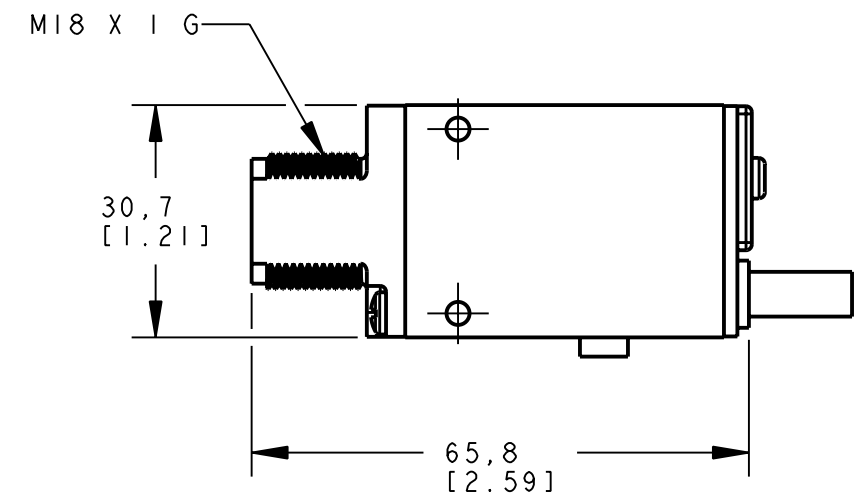

8 | 7 | 6 | 5 | 4 | 3 | 2 | 1

D

ISOMETRIC VIEW
SCALE 1:1

C

B

NOTES:
1. ALL DIMENSIONS ARE MILLIMETERS [INCHES] UNLESS OTHERWISE NOTED.

This drawing is the property of BANNER ENGINEERING CORP. and is proprietary in general and in detail. Its contents shall not be revealed to outside parties without written consent of BANNER.

BANNER ENGINEERING CORP.
P.O. BOX 9414
MINNEAPOLIS, MN 55440

THIRD ANGLE PROJECTION

TITLE
SM2A312/MIAD9 D/LV/LVAG CABLE/PIGTAIL
WEB CAD DRAWINGS 2D/3D

SIZE B	DRAWING NO. 154475	REV. 1
SCALE 1:1		SHEET 1 OF 1