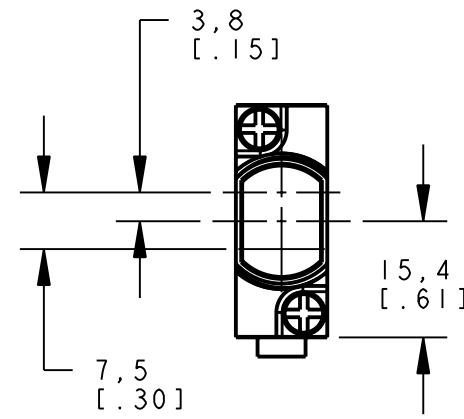

8 | 7 | 6 | 5 | 4 | 3 | 2 | 1

D

ISOMETRIC VIEW
SCALE 1:1

C

B

NOTES:
1. ALL DIMENSIONS ARE MILLIMETERS [INCHES] UNLESS OTHERWISE NOTED.

This drawing is the property of BANNER ENGINEERING CORP. and is proprietary in general and in detail. Its contents shall not be revealed to outside parties without written consent of BANNER.

BANNER ENGINEERING CORP.
P.O. BOX 9414
MINNEAPOLIS, MN 55440

THIRD ANGLE PROJECTION

TITLE
SM2A312/MIAD9 D/LV/LVAG CABLE/PIGTAIL
WEB CAD DRAWINGS 2D/3D

SIZE B	DRAWING NO. 154475	REV. 1
SCALE 1:1		SHEET 1 OF 1