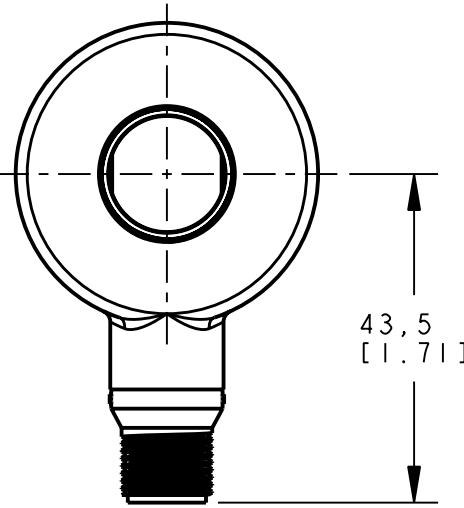

8 7 6 5 4 3 2 1

NOTES:
1. ALL DIMENSIONS ARE MILLIMETERS [INCHES] UNLESS OTHERWISE NOTED.

This drawing is the property of BANNER ENGINEERING CORP. and is proprietary in general and in detail. Its contents shall not be revealed to outside parties without written consent of BANNER.

BANNER ENGINEERING CORP.
P.O. BOX 9414
MINNEAPOLIS, MN 55440

THIRD ANGLE PROJECTION

TITLE
**T183E OD
WEB CAD DRAWINGS 2D/3D**

SIZE B	DRAWING NO. 155315	REV. 1
SCALE 1:1		SHEET 1 OF 1

8 7 6 5 4 3 2 1 PRO/E