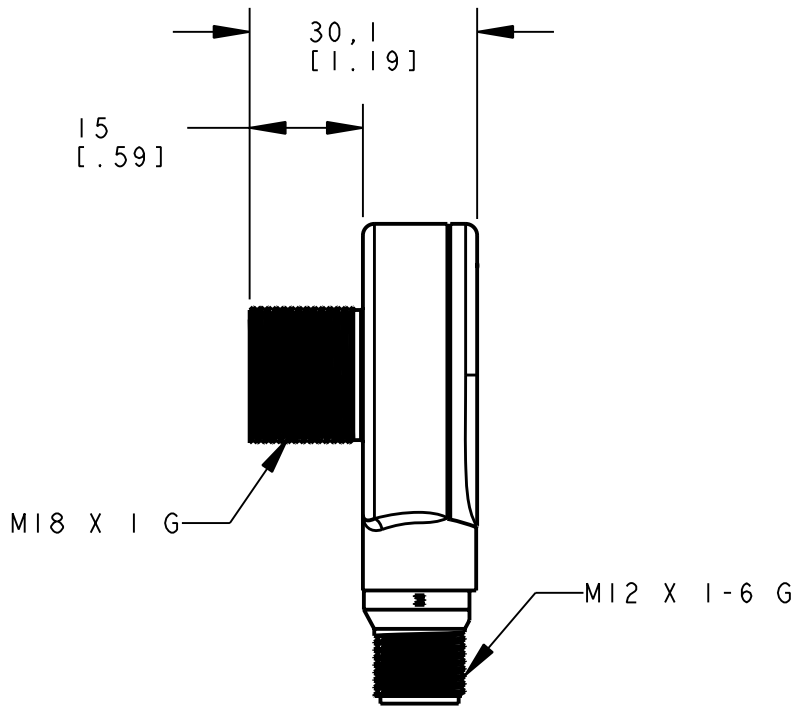

8 7 6 5 4 3 2 1

NOTES:
1. ALL DIMENSIONS ARE MILLIMETERS [INCHES] UNLESS OTHERWISE NOTED.

This drawing is the property of BANNER ENGINEERING CORP. and is proprietary in general and in detail. Its contents shall not be revealed to outside parties without written consent of BANNER.

BANNER ENGINEERING CORP.
P.O. BOX 9414
MINNEAPOLIS, MN 55440

THIRD ANGLE PROJECTION

TITLE
**T183E OD
WEB CAD DRAWINGS 2D/3D**

SIZE B	DRAWING NO. 155315	REV. 1
SCALE 1:1		SHEET 1 OF 1

8 7 6 5 4 3 2 1 PRO/E