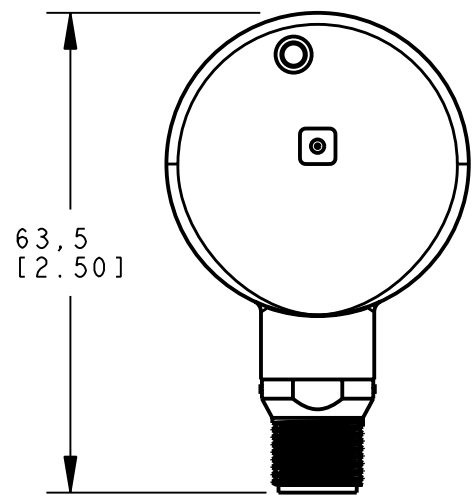

8 7 6 5 4 3 2 1

NOTES:
1. ALL DIMENSIONS ARE MILLIMETERS [INCHES] UNLESS OTHERWISE NOTED.

This drawing is the property of BANNER ENGINEERING CORP. and is proprietary in general and in detail. Its contents shall not be revealed to outside parties without written consent of BANNER.

BANNER ENGINEERING CORP.
P.O. BOX 9414
MINNEAPOLIS, MN 55440

THIRD ANGLE PROJECTION

TITLE
**T183E OD
WEB CAD DRAWINGS 2D/3D**

SIZE B	DRAWING NO. 155315	REV. 1
SCALE 1:1		SHEET 1 OF 1

8 7 6 5 4 3 2 1 PRO/E