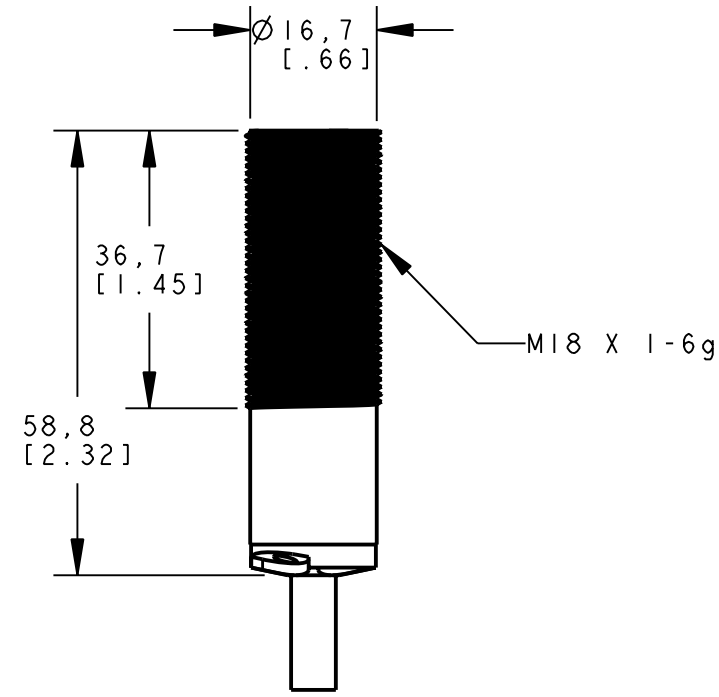

8 7 6 5 4 3 2 1

D

C

B

A

ISOMETRIC VIEW  
SCALE 1:1

This drawing is the property of BANNER ENGINEERING CORP. and is proprietary in general and in detail. Its contents shall not be revealed to outside parties without written consent of BANNER.

BANNER ENGINEERING CORP.  
P.O. BOX 9414  
MINNEAPOLIS, MN 55440

THIRD ANGLE PROJECTION

TITLE

**S186 E/R CABLE/PIGTAIL  
WEB CAD DRAWINGS 2D/3D**

SIZE B DRAWING NO. **155342** REV.

SCALE 1:1 SHEET 1 OF 1

NOTES:  
1. ALL DIMENSIONS ARE MILLIMETERS [INCHES] UNLESS OTHERWISE NOTED.