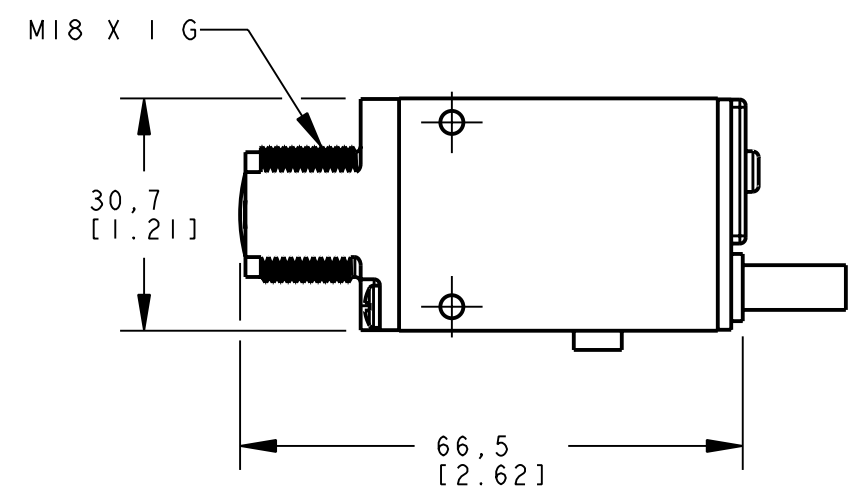

8 | 7 | 6 | 5 | 4 | 3 | 2 | 1

ISOMETRIC VIEW
SCALE 1:1

This drawing is the property of BANNER ENGINEERING CORP. and is proprietary in general and in detail. Its contents shall not be revealed to outside parties without written consent of BANNER.

BANNER ENGINEERING CORP.
P.O. BOX 9414
MINNEAPOLIS, MN 55440

THIRD ANGLE PROJECTION

TITLE
SM2A312/MIAD9 C/CV/CVG CABLE/PIGTAIL
WEB CAD DRAWINGS 2D/3D

| | | |
|-----------|------------------------------|--------------|
| SIZE B | DRAWING NO. 154471 | REV. 1 |
| SCALE 1:1 | | SHEET 1 OF 1 |

NOTES:
1. ALL DIMENSIONS ARE MILLIMETERS [INCHES] UNLESS OTHERWISE NOTED.

8 | 7 | 6 | 5 | 4 | 3 | 2 | 1

PRO/E