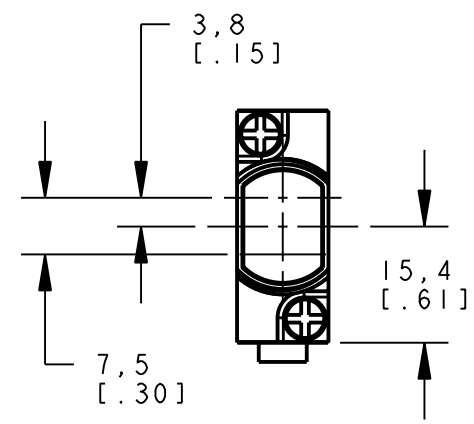

8 | 7 | 6 | 5 | 4 | 3 | 2 | 1

ISOMETRIC VIEW
SCALE 1:1

This drawing is the property of BANNER ENGINEERING CORP. and is proprietary in general and in detail. Its contents shall not be revealed to outside parties without written consent of BANNER.

BANNER ENGINEERING CORP.
P.O. BOX 9414
MINNEAPOLIS, MN 55440

THIRD ANGLE PROJECTION

TITLE
SM2A312/MIAD9 C/CV/CVG CABLE/PIGTAIL
WEB CAD DRAWINGS 2D/3D

| | | |
|-----------|------------------------------|--------------|
| SIZE B | DRAWING NO. 154471 | REV. 1 |
| SCALE 1:1 | | SHEET 1 OF 1 |

NOTES:
1. ALL DIMENSIONS ARE MILLIMETERS [INCHES] UNLESS OTHERWISE NOTED.

8 | 7 | 6 | 5 | 4 | 3 | 2 | 1

PRO/E