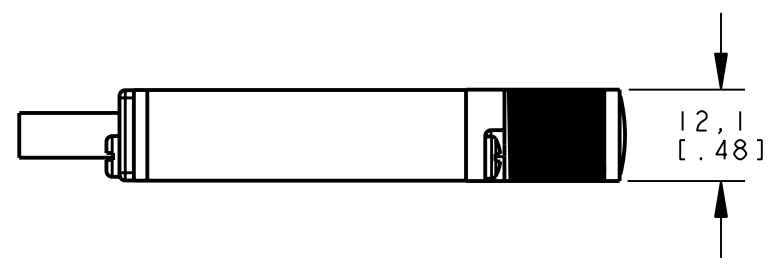

8 | 7 | 6 | 5 | 4 | 3 | 2 | 1

ISOMETRIC VIEW
SCALE 1:1

This drawing is the property of BANNER ENGINEERING CORP. and is proprietary in general and in detail. Its contents shall not be revealed to outside parties without written consent of BANNER.

NOTES:
1. ALL DIMENSIONS ARE MILLIMETERS [INCHES] UNLESS OTHERWISE NOTED.

8 | 7 | 6 | 5 | 4 | 3 | 2 | 1

PRO/E