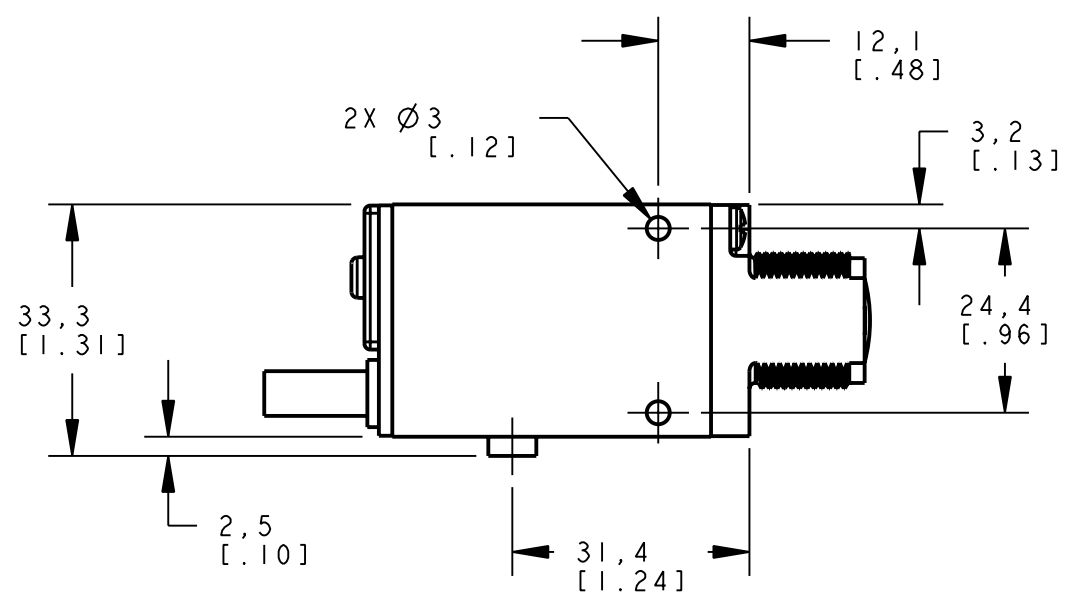

8 | 7 | 6 | 5 | 4 | 3 | 2 | 1

ISOMETRIC VIEW
SCALE 1:1

This drawing is the property of BANNER ENGINEERING CORP. and is proprietary in general and in detail. Its contents shall not be revealed to outside parties without written consent of BANNER.

BANNER ENGINEERING CORP.
P.O. BOX 9414
MINNEAPOLIS, MN 55440

THIRD ANGLE PROJECTION

TITLE
SM2A312/MIAD9 C/CV/CVG CABLE/PIGTAIL
WEB CAD DRAWINGS 2D/3D

| | | |
|-----------|------------------------------|--------------|
| SIZE B | DRAWING NO. 154471 | REV. 1 |
| SCALE 1:1 | | SHEET 1 OF 1 |

NOTES:
1. ALL DIMENSIONS ARE MILLIMETERS [INCHES] UNLESS OTHERWISE NOTED.

8 | 7 | 6 | 5 | 4 | 3 | 2 | 1

PRO/E