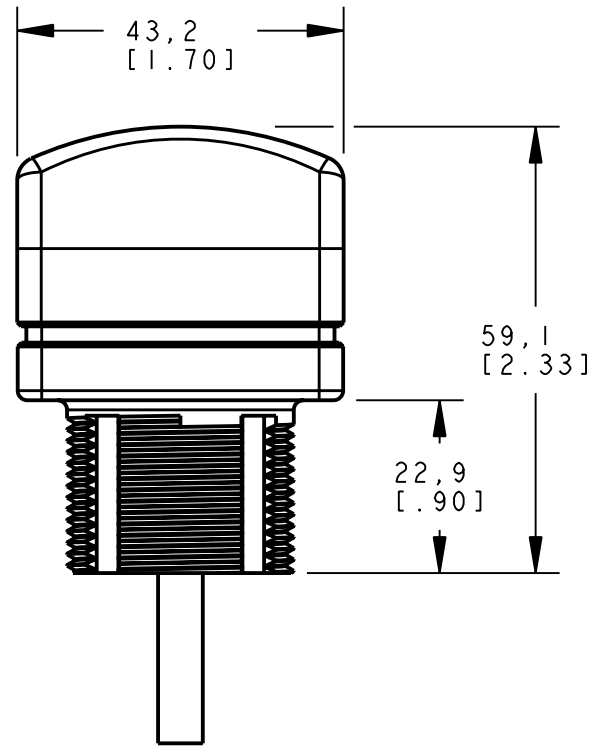

8 | 7 | 6 | 5 | 4 | 3 | 2 | 1

D  
C  
B  
A

ISOMETRIC VIEW  
SCALE 1:1

NOTES:  
1. ALL DIMENSIONS ARE MILLIMETERS [INCHES] UNLESS OTHERWISE NOTED.

This drawing is the property of BANNER ENGINEERING CORP. and is proprietary in general and in detail. Its contents shall not be revealed to outside parties without written consent of BANNER.

BANNER ENGINEERING CORP.  
P.O. BOX 9414  
MINNEAPOLIS, MN 55440

THIRD ANGLE PROJECTION

TITLE  
**OTB/LTB CABLE/PIGTAIL  
WEB CAD DRAWINGS 2D/3D**

SIZE B	DRAWING NO. <b>155334</b>	REV. -
SCALE 1:1		SHEET 1 OF 1