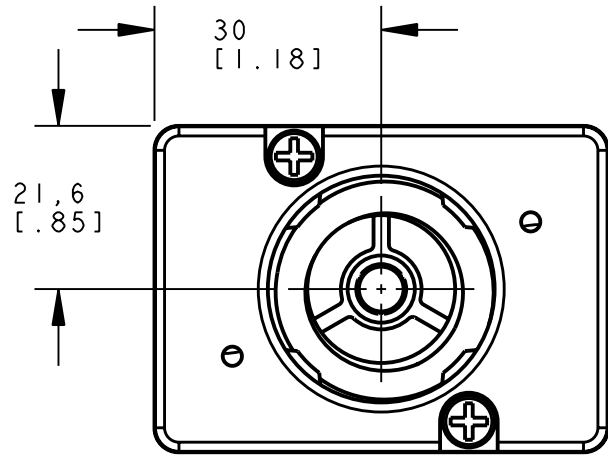

8 | 7 | 6 | 5 | 4 | 3 | 2 | 1

D  
C  
B  
A

ISOMETRIC VIEW  
SCALE 1:1

NOTES:  
1. ALL DIMENSIONS ARE MILLIMETERS [INCHES] UNLESS OTHERWISE NOTED.

This drawing is the property of BANNER ENGINEERING CORP. and is proprietary in general and in detail. Its contents shall not be revealed to outside parties without written consent of BANNER.

BANNER ENGINEERING CORP.  
P.O. BOX 9414  
MINNEAPOLIS, MN 55440

THIRD ANGLE PROJECTION

TITLE  
**OTB/LTB CABLE/PIGTAIL  
WEB CAD DRAWINGS 2D/3D**

SIZE B	DRAWING NO. <b>155334</b>	REV. -
SCALE 1:1		SHEET 1 OF 1