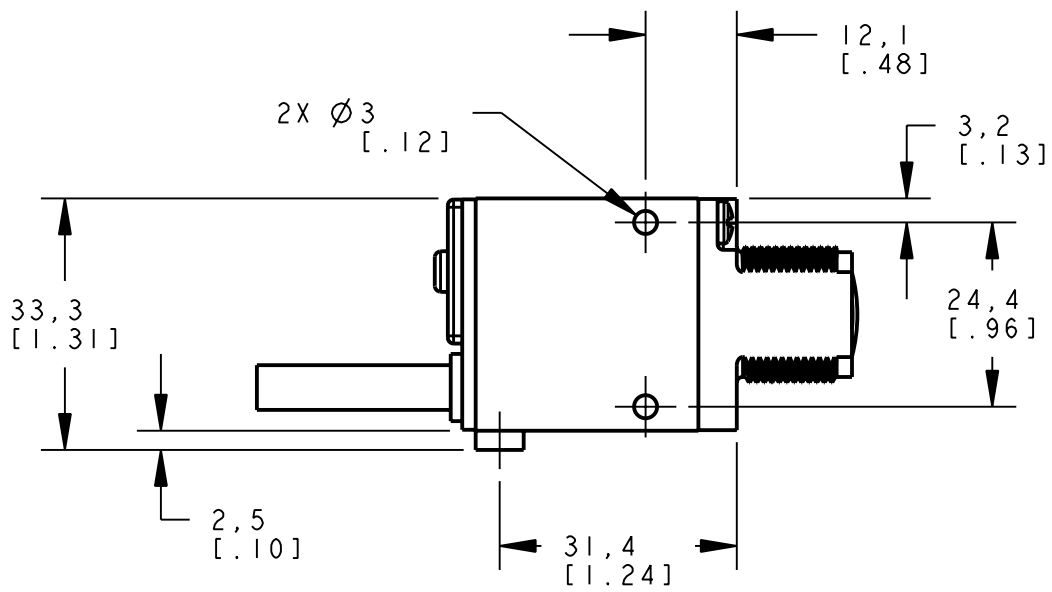

8 | 7 | 6 | 5 | 4 | 3 | 2 | 1

ISOMETRIC VIEW
SCALE 1:1

NOTES:
1. ALL DIMENSIONS ARE MILLIMETERS [INCHES] UNLESS OTHERWISE NOTED.

This drawing is the property of BANNER ENGINEERING CORP. and is proprietary in general and in detail. Its contents shall not be revealed to outside parties without written consent of BANNER.

BANNER ENGINEERING CORP.
P.O. BOX 9414
MINNEAPOLIS, MN 55440

THIRD ANGLE PROJECTION

TITLE
SM312 C/CV/CVB/CVG/CVMHS CABLE/PIGTAIL
WEB CAD DRAWINGS 2D/3D

SIZE B	DRAWING NO. 154441	REV. 1
-----------	------------------------------	-----------