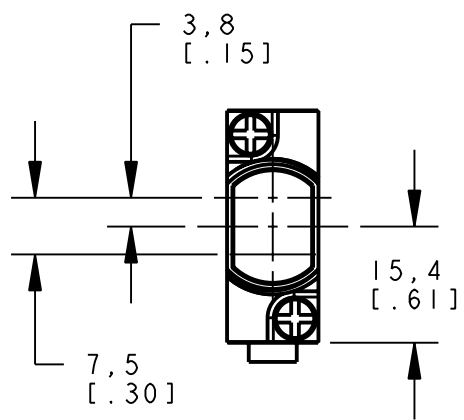

8 | 7 | 6 | 5 | 4 | 3 | 2 | 1

ISOMETRIC VIEW
SCALE 1:1

NOTES:
1. ALL DIMENSIONS ARE MILLIMETERS [INCHES] UNLESS OTHERWISE NOTED.

This drawing is the property of BANNER ENGINEERING CORP. and is proprietary in general and in detail. Its contents shall not be revealed to outside parties without written consent of BANNER.

BANNER ENGINEERING CORP.
P.O. BOX 9414
MINNEAPOLIS, MN 55440

THIRD ANGLE PROJECTION

TITLE
SM312 C/CV/CVB/CVG/CVMHS CABLE/PIGTAIL
WEB CAD DRAWINGS 2D/3D

SIZE B	DRAWING NO. 154441	REV. 1
-----------	------------------------------	-----------