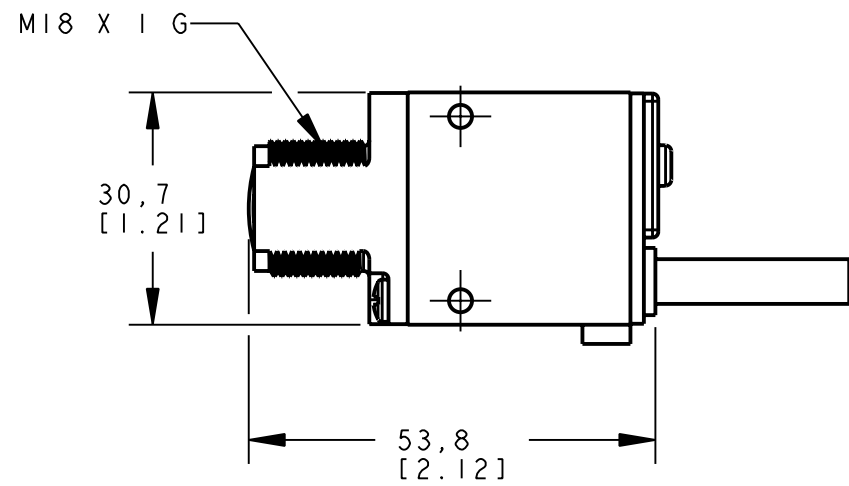

8 | 7 | 6 | 5 | 4 | 3 | 2 | 1

ISOMETRIC VIEW
SCALE 1:1

NOTES:
1. ALL DIMENSIONS ARE MILLIMETERS [INCHES] UNLESS OTHERWISE NOTED.

This drawing is the property of BANNER ENGINEERING CORP. and is proprietary in general and in detail. Its contents shall not be revealed to outside parties without written consent of BANNER.

BANNER ENGINEERING CORP.
P.O. BOX 9414
MINNEAPOLIS, MN 55440

THIRD ANGLE PROJECTION

TITLE
SM312 C/CV/CVB/CVG/CVMHS CABLE/PIGTAIL
WEB CAD DRAWINGS 2D/3D

SIZE B	DRAWING NO. 154441	REV. 1
-----------	------------------------------	-----------