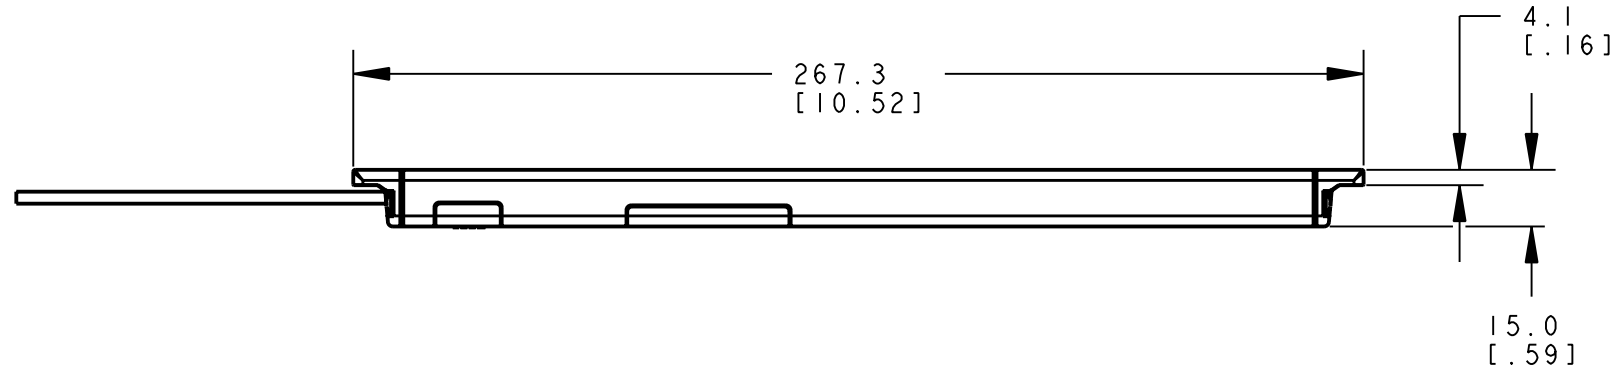

8 7 6 5 4 3 2 1

D

C

B

A

ISOMETRIC VIEW  
SCALE 1:2

This drawing is the property of BANNER ENGINEERING CORP. and is proprietary in general and in detail. Its contents shall not be revealed to outside parties without written consent of BANNER.

BANNER ENGINEERING CORP.  
P.O. BOX 9414  
MINNEAPOLIS, MN 55440

THIRD ANGLE PROJECTION

TITLE

PVA225

SIZE B	DRAWING NO. 158559	REV. A
-----------	-----------------------	-----------

SCALE 1:2	SHEET 1 OF 1
--------------	-----------------

NOTES:  
1. ALL DIMENSIONS ARE MILLIMETERS [INCHES] UNLESS OTHERWISE NOTED.

8 7 6 5 4 3 2 1

PRO/E