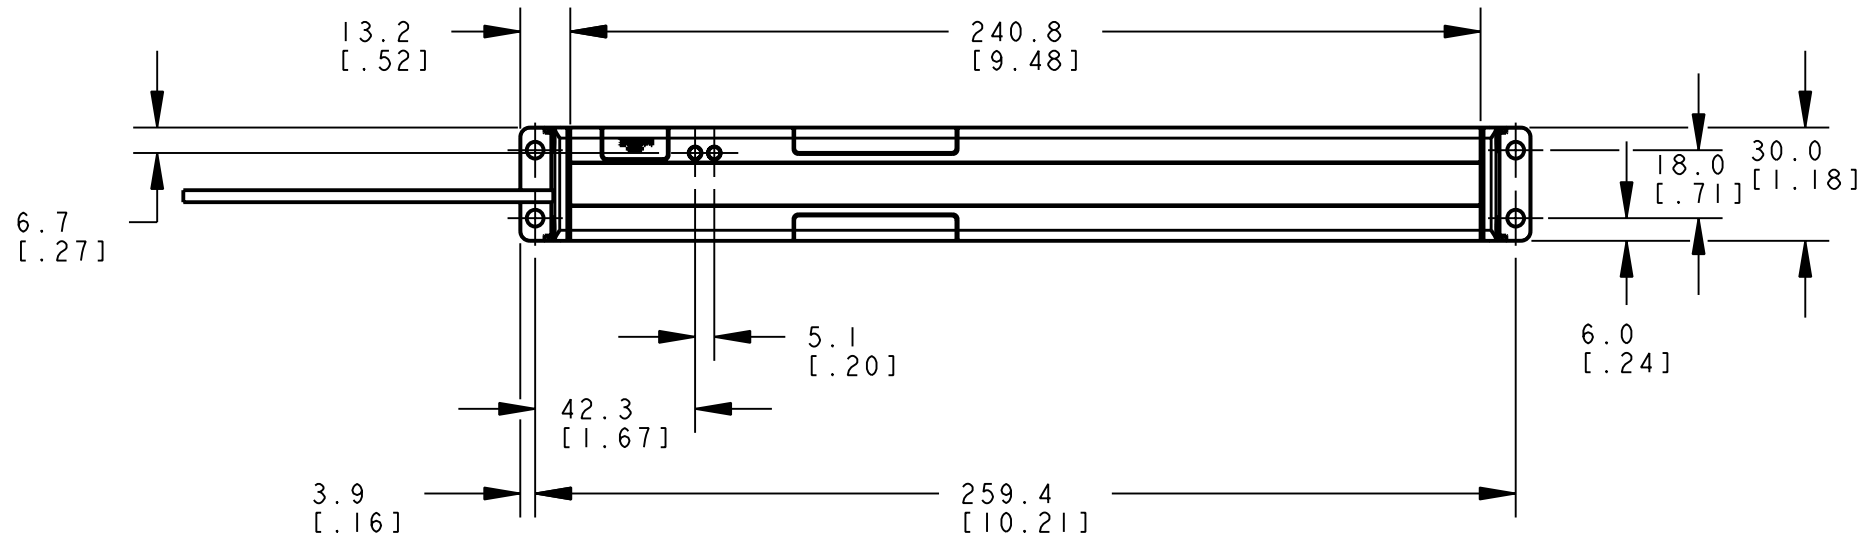

8 7 6 5 4 3 2 1

D

C

B

A

ISOMETRIC VIEW  
SCALE 1:2

This drawing is the property of BANNER ENGINEERING CORP. and is proprietary in general and in detail. Its contents shall not be revealed to outside parties without written consent of BANNER.

BANNER ENGINEERING CORP.  
P.O. BOX 9414  
MINNEAPOLIS, MN 55440

THIRD ANGLE PROJECTION

TITLE

PVA225

SIZE B	DRAWING NO. 158559	REV. A
-----------	-----------------------	-----------

SCALE 1:2	SHEET 1 OF 1
--------------	-----------------

NOTES:  
1. ALL DIMENSIONS ARE MILLIMETERS [INCHES] UNLESS OTHERWISE NOTED.

8 7 6 5 4 3 2 1

PRO/E