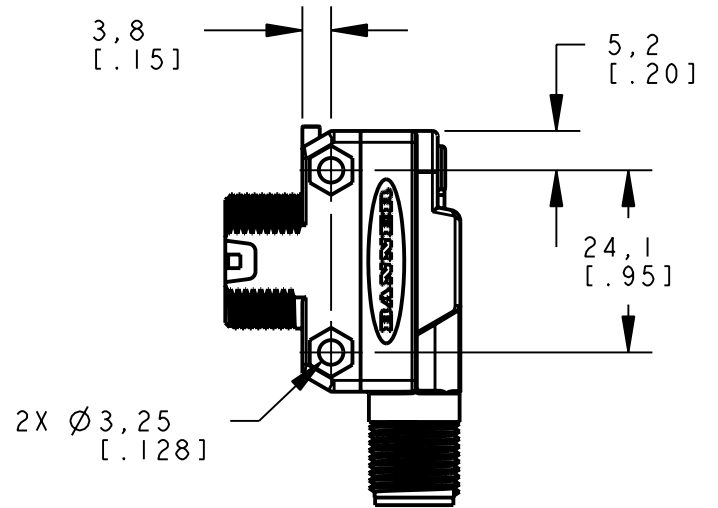

8 | 7 | 6 | 5 | 4 | 3 | 2 | 1

This drawing is the property of BANNER ENGINEERING CORP. and is proprietary in general and in detail. Its contents shall not be revealed to outside parties without written consent of BANNER.

BANNER ENGINEERING CORP.
P.O. BOX 9414
MINNEAPOLIS, MN 55440

THIRD ANGLE PROJECTION

TITLE
**QS18D EURO QD
WEB ASSEMBLY**

SIZE B	DRAWING NO. 139711	REV. -
SCALE 1:1		SHEET 1 OF 1

NOTES:
1. ALL DIMENSIONS ARE MILLIMETERS [INCHES] UNLESS OTHERWISE NOTED.

8 | 7 | 6 | 5 | 4 | 3 | 2 | 1 | PRO/E