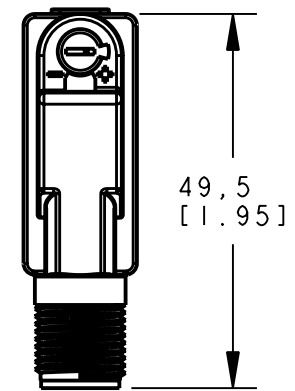

8 | 7 | 6 | 5 | 4 | 3 | 2 | 1