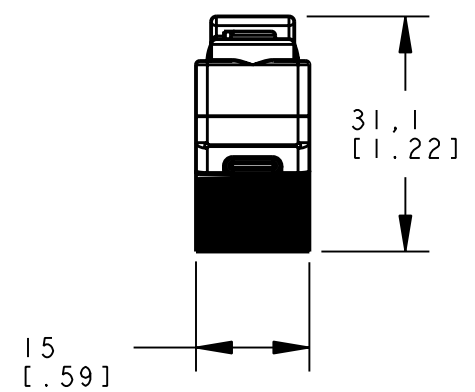

8 | 7 | 6 | 5 | 4 | 3 | 2 | 1

This drawing is the property of BANNER ENGINEERING CORP. and is proprietary in general and in detail. Its contents shall not be revealed to outside parties without written consent of BANNER.

BANNER ENGINEERING CORP.
P.O. BOX 9414
MINNEAPOLIS, MN 55440

THIRD ANGLE PROJECTION

TITLE
**QS18D EURO QD
WEB ASSEMBLY**

SIZE B	DRAWING NO. 139711	REV. -
SCALE 1:1		SHEET 1 OF 1

NOTES:
1. ALL DIMENSIONS ARE MILLIMETERS [INCHES] UNLESS OTHERWISE NOTED.

8 | 7 | 6 | 5 | 4 | 3 | 2 | 1 | PRO/E