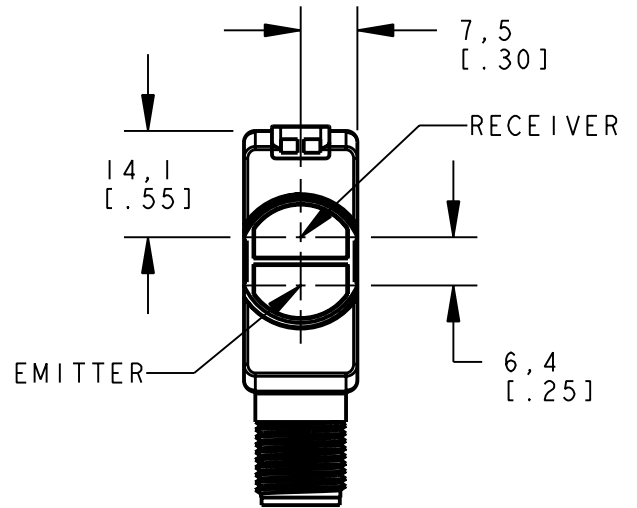

8 | 7 | 6 | 5 | 4 | 3 | 2 | 1

This drawing is the property of BANNER ENGINEERING CORP. and is proprietary in general and in detail. Its contents shall not be revealed to outside parties without written consent of BANNER.

BANNER ENGINEERING CORP.
P.O. BOX 9414
MINNEAPOLIS, MN 55440

THIRD ANGLE PROJECTION

TITLE
**QS18D EURO QD
WEB ASSEMBLY**

SIZE B	DRAWING NO. 139711	REV. -
SCALE 1:1		SHEET 1 OF 1

NOTES:
1. ALL DIMENSIONS ARE MILLIMETERS [INCHES] UNLESS OTHERWISE NOTED.

8 | 7 | 6 | 5 | 4 | 3 | 2 | 1 | PRO/E