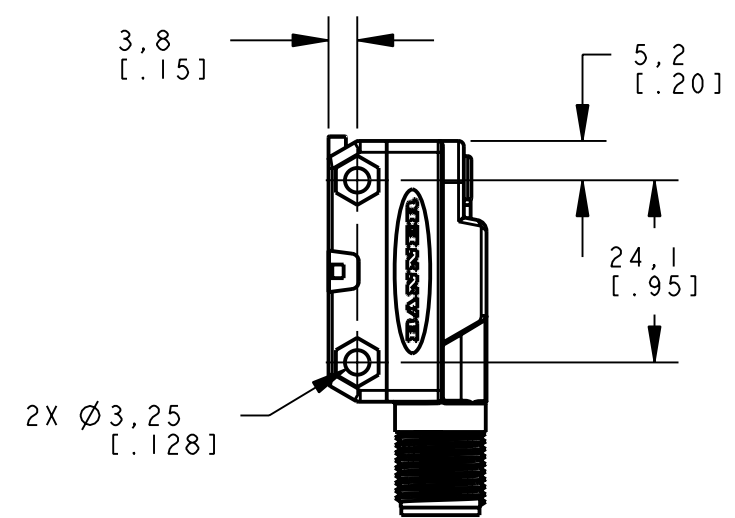

8 | 7 | 6 | 5 | 4 | 3 | 2 | 1

This drawing is the property of BANNER ENGINEERING CORP. and is proprietary in general and in detail. Its contents shall not be revealed to outside parties without written consent of BANNER.

BANNER ENGINEERING CORP.
P.O. BOX 9414
MINNEAPOLIS, MN 55440

THIRD ANGLE PROJECTION

TITLE
**QS18DB EURO OD
WEB ASSEMBLY**

SIZE B	DRAWING NO. 139713	REV. -
SCALE 1:1		SHEET 1 OF 1

NOTES:
1. ALL DIMENSIONS ARE MILLIMETERS [INCHES] UNLESS OTHERWISE NOTED.

8 | 7 | 6 | 5 | 4 | 3 | 2 | 1 | PRO/E