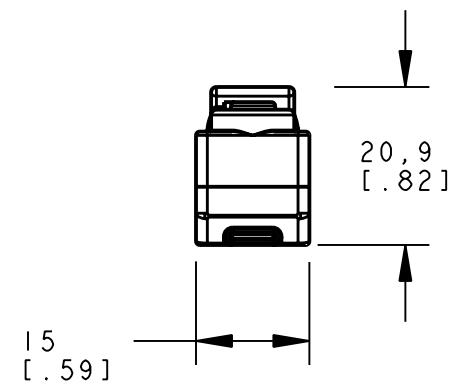

8 | 7 | 6 | 5 | 4 | 3 | 2 | 1

This drawing is the property of BANNER ENGINEERING CORP. and is proprietary in general and in detail. Its contents shall not be revealed to outside parties without written consent of BANNER.

BANNER ENGINEERING CORP.
P.O. BOX 9414
MINNEAPOLIS, MN 55440

THIRD ANGLE PROJECTION

TITLE
**QS18DB EURO OD
WEB ASSEMBLY**

SIZE B	DRAWING NO. 139713	REV. -
SCALE 1:1		SHEET 1 OF 1

NOTES:
1. ALL DIMENSIONS ARE MILLIMETERS [INCHES] UNLESS OTHERWISE NOTED.

8 | 7 | 6 | 5 | 4 | 3 | 2 | 1 | PRO/E