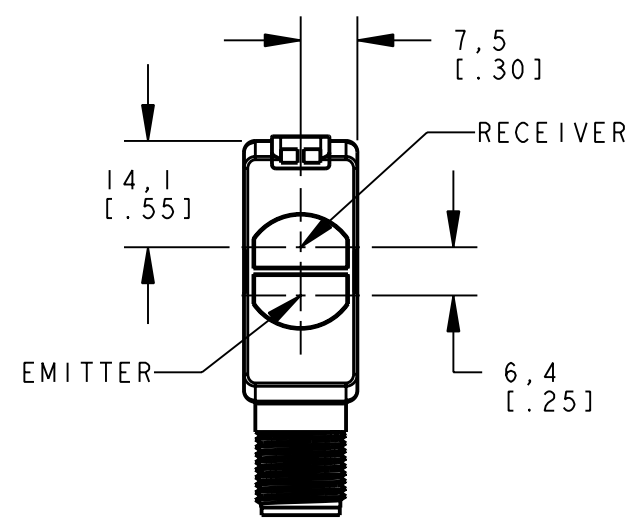

8 | 7 | 6 | 5 | 4 | 3 | 2 | 1

This drawing is the property of BANNER ENGINEERING CORP. and is proprietary in general and in detail. Its contents shall not be revealed to outside parties without written consent of BANNER.

BANNER ENGINEERING CORP.
P.O. BOX 9414
MINNEAPOLIS, MN 55440

THIRD ANGLE PROJECTION

TITLE
**QS18DB EURO OD
WEB ASSEMBLY**

SIZE B	DRAWING NO. 139713	REV. -
SCALE 1:1		SHEET 1 OF 1

NOTES:
1. ALL DIMENSIONS ARE MILLIMETERS [INCHES] UNLESS OTHERWISE NOTED.

8 | 7 | 6 | 5 | 4 | 3 | 2 | 1 | PRO/E