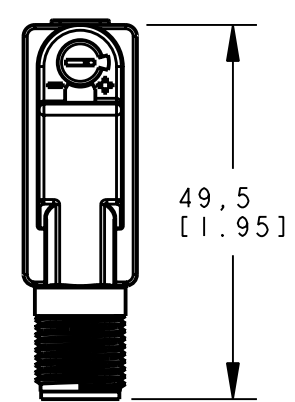

8 | 7 | 6 | 5 | 4 | 3 | 2 | 1

This drawing is the property of BANNER ENGINEERING CORP. and is proprietary in general and in detail. Its contents shall not be revealed to outside parties without written consent of BANNER.

BANNER ENGINEERING CORP.
P.O. BOX 9414
MINNEAPOLIS, MN 55440

THIRD ANGLE PROJECTION

TITLE
**QS18DB EURO OD
WEB ASSEMBLY**

SIZE B	DRAWING NO. 139713	REV. -
SCALE 1:1		SHEET 1 OF 1

NOTES:
1. ALL DIMENSIONS ARE MILLIMETERS [INCHES] UNLESS OTHERWISE NOTED.

8 | 7 | 6 | 5 | 4 | 3 | 2 | 1 | PRO/E