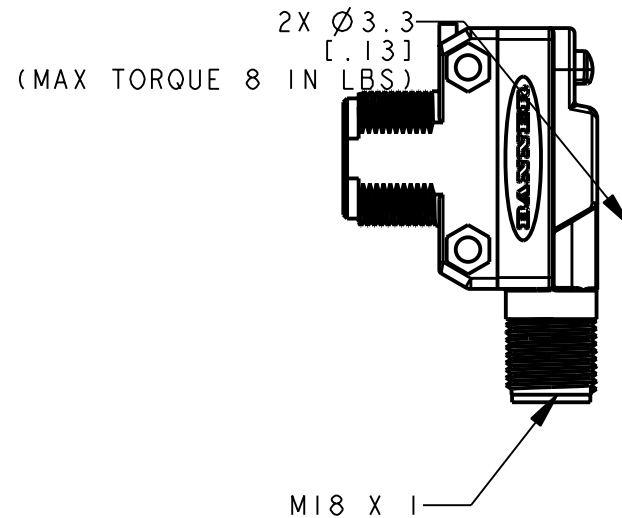

8 7 6 5 4 3 2 1

D C B A

This drawing is the property of BANNER ENGINEERING CORP. and is proprietary in general and in detail. Its contents shall not be revealed to outside parties without written consent of BANNER.

BANNER ENGINEERING CORP.
P.O. BOX 9414
MINNEAPOLIS, MN 55440

TITLE
**QS18U EURO QD
WEB CAD DRAWINGS 2D/3D**

SIZE B DRAWING NO. **148174** REV. **A**

SCALE 1:1 SHEET 1 OF 1

THIRD ANGLE PROJECTION

NOTES:
1. ALL DIMENSIONS ARE MILLIMETERS [INCHES] UNLESS OTHERWISE NOTED.

8 7 6 5 4 3 2 1

PRO/E