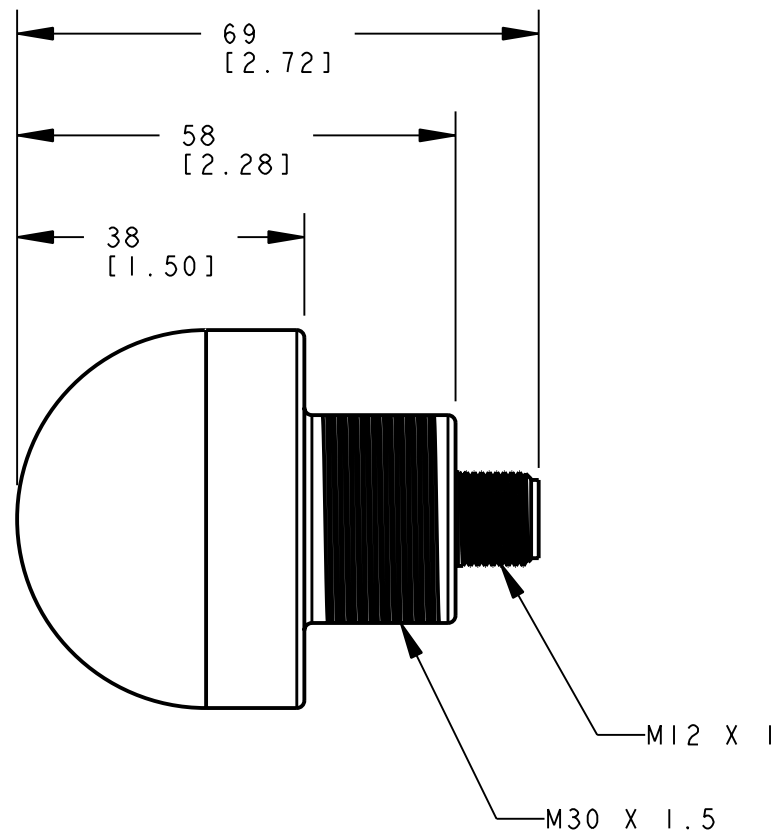

8 7 6 5 4 3 2 1

D
C
B
A

Ø50
[1.97]

ISOMETRIC VIEW
SCALE 1:1

NOTES:
1. ALL DIMENSIONS ARE MILLIMETERS [INCHES] UNLESS OTHERWISE NOTED.

This drawing is the property of BANNER ENGINEERING CORP. and is proprietary in general and in detail. Its contents shall not be revealed to outside parties without written consent of BANNER.

BANNER ENGINEERING CORP.
P.O. BOX 9414
MINNEAPOLIS, MN 55440

THIRD ANGLE PROJECTION

TITLE
**K50A FF/LP PICK-TO-LIGHT QD
WEB CAD DRAWINGS 2D/3D**

SIZE B	DRAWING NO. 144870	REV. -
-----------	------------------------------	-----------

SCALE 1:1	SHEET 1 OF 1
--------------	-----------------

8 7 6 5 4 3 2 1 PRO/E