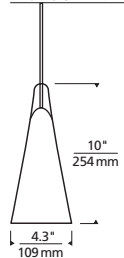

BROWN

SMOKE

STEEL BLUE

WHITE

ALINA

A
P. 580

Hand-blown Venetian teardrop shaped glass with beautiful clear draw. Includes low-voltage, 50 watt halogen bi-pin lamp or 6 watt replaceable LED module and six feet of field-cutttable suspension cable.

PRODUCT DIMENSIONS

BROWN

SMOKE

STEEL BLUE

WHITE

SELINA

A
P. 580

Hand-blown Venetian cone-shaped glass with rich, opaque color at the base which transitions into a beautiful clear draw at the top. Includes low-voltage, 50 watt halogen bi-pin lamp or 6 watt replaceable LED module and six feet of field-cutttable suspension cable.

PRODUCT DIMENSIONS

* INCLUDES 4" ROUND FLUSH CANOPY