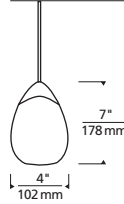

BROWN

SMOKE

STEEL BLUE

WHITE

ALINA

A
P. 580

Hand-blown Venetian teardrop shaped glass with beautiful clear draw. Includes low-voltage, 50 watt halogen bi-pin lamp or 6 watt replaceable LED module and six feet of field-cutttable suspension cable.

PRODUCT DIMENSIONS

BROWN

SMOKE

STEEL BLUE

WHITE

SELINA

A
P. 580

Hand-blown Venetian cone-shaped glass with rich, opaque color at the base which transitions into a beautiful clear draw at the top. Includes low-voltage, 50 watt halogen bi-pin lamp or 6 watt replaceable LED module and six feet of field-cutttable suspension cable.

PRODUCT DIMENSIONS

* INCLUDES 4" ROUND FLUSH CANOPY