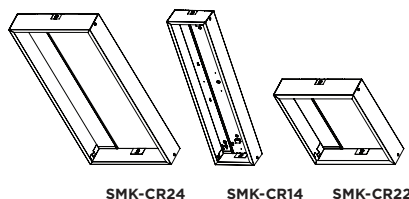

CR Series Troffers

Ordering Information

Example: **CR22-20L-30K-S-EB14**

PRODUCT	LUMEN OUTPUT	COLOR TEMP.	VOLTAGE	CONTROL	OPTIONS
CR14 1x4 Lay-in	20L 22W 2000 Lumens - 90 LPW	30K 3000K	Blank 120-277V	S Step dimming to 50% 10V 0-10V dimming to 5% LES Lutron EcoSystem® Enabled to 5%	HD High Definition Color - CRI 80+ (90 LPW) 32L 35W 3200 Lumens - 90 LPW 40L 44W 4000 Lumens - 90 LPW
CR22 2x2 Lay-in	22L 22W 2200 Lumens - 100 LPW	35K 3500K			EB14 Emergency Backup - 1400 Lumens
CR24 2x4 Lay-in	31L 34W 3100 Lumens - 90 LPW	40K 4000K			EB14SMK Emergency Backup with Surface Mount Kit - 1400 Lumens
	32L 32W 3200 Lumens - 100 LPW	50K 5000K			
	40L 40W 4000 Lumens - 100 LPW				
	40L HE 30.5W 4000 Lumens - 130 LPW (30K) 32W 4000 Lumens - 125 LPW (35K) 33W 4000 Lumens - 120 LPW (40K) 34.5W 4000 Lumens - 115 LPW (50K)				
	50L 50W 5000 Lumens - 100 LPW				

*Ordering information is for reference only. Some product configurations are not available. Please consult spec sheets for specific product availability and for further details.

Accessory Information

SURFACE MOUNT KITS

For installing CR Series troffers onto hard ceiling, where above-ceiling installation isn't possible. SMK kits come in a standard white color.

SMK-CR24 SMK-CR14 SMK-CR22

NOTE: Included in EB14SMK option.

DRYWALL GRID ADAPTORS

For installing CR Series troffers into drywall applications. DGA Kits come in a standard white color. Only available for CR24™ troffer.