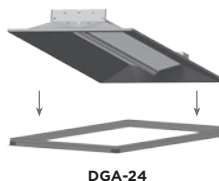

DGA-24

347V CONVERSION KIT

The 347V Conversion Kit allows a CR Series troffer or CR Series light engine to be converted to work with 347V installations.

CR-347V
(347 Volt)

CR-347V-SD
(Step Dimming to 50%)

EXPANDED SIZE JUNCTION BOX

To expand the size of the standard junction box on the CR Series troffers to allow for easier through wiring. Comes in standard five-packs.

EJBCR-5PK

NOTE: Use of Expanded Junction Box will expand the depth to 6.67" and Emergency Backup will expand the depth to 6.30".

CHICAGO PLENUM FIELD KITS

A field-installable kit to transform the CR Series troffers to be compliant with Chicago Plenum requirements.

CPLCR

CPLCR-EM
(for use with EB14 option)

OTHER ACCESSORIES

PW-18/4-06-9T/SS-CR
(Power Whip)

AC5-18/4-72-PD8-JB
(Adjustable Cable)

AC5-72-PD8-JB
(Adjustable Cable)