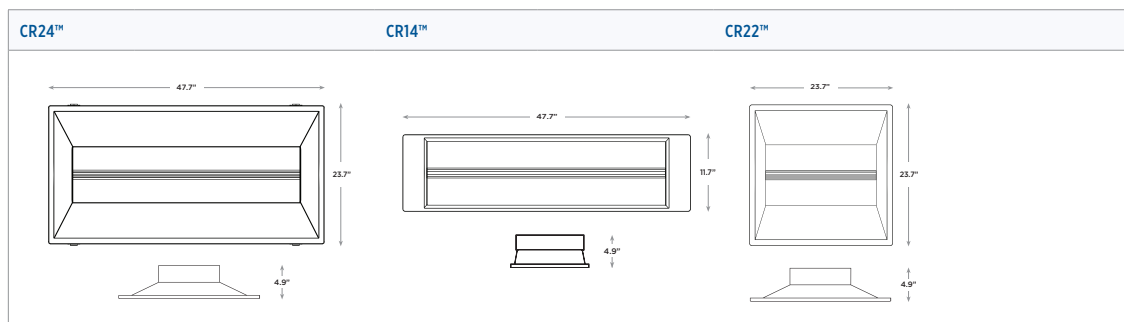

CPLCR

CPLCR-EM
(for use with EB14 option)

OTHER ACCESSORIES

PW-18/4-06-9T/SS-CR
(Power Whip)

AC5-18/4-72-PD8-JB
(Adjustable Cable)

AC5-72-PD8-JB
(Adjustable Cable)

Dimensions

You May Also Be Interested In: