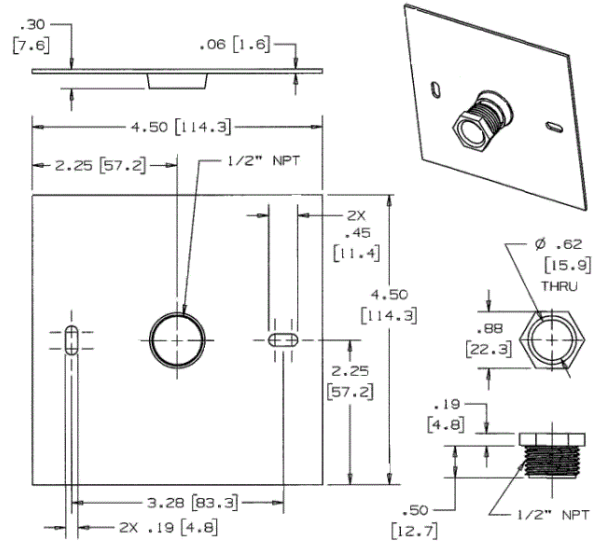

# HUBBELL

**Features**

- For feeding HBL2000 Raceway from an existing wall outlet.
- Locknut included.

**Ordering Information**

Description	Material	UPC Number	Catalog Number
Flush Plate Adaptor	Anodized Aluminum	783585110745	HBLALU2051H

**Listings**

UL Listed  
 CSA Certified

**Specifications**

Height	0.2"
Width	4.50"
Length	4.50"

**Online Resources**

Customer Use Drawing  
 eCatalog  
 Installation Instructions

Dimensions in Inches (mm)

Hubbell Wiring Device-Kellems • Hubbell Incorporated (Delaware) • 40 Waterview Drive • Shelton, CT 06484