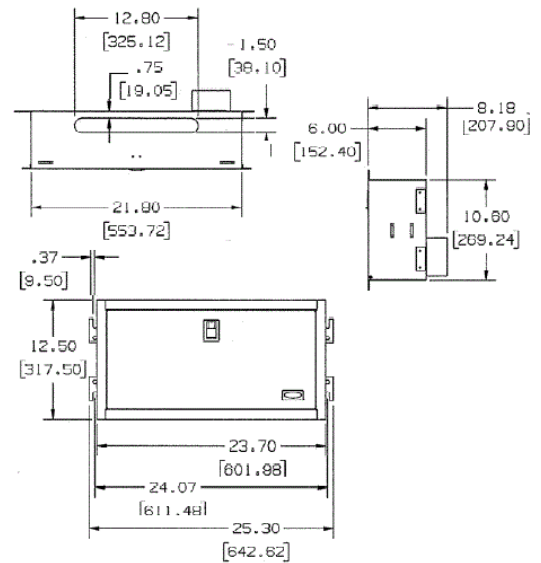

Floor Boxes

AV In-Wall and Ceiling Enclosures

AV Ceiling Enclosure

HUBBELL

Features

- Flush mounted, white enclosure
- All steel rugged construction provides strength for installation
- Loaded with two Hubbell 20A duplex receptacles and 2-gang back box

Ordering Information

Description	Color	UPC	Catalog Number
AV Ceiling Enclosure	White	783585213019	AVCE1H

Online Resources

Customer Use Drawing
eCatalog