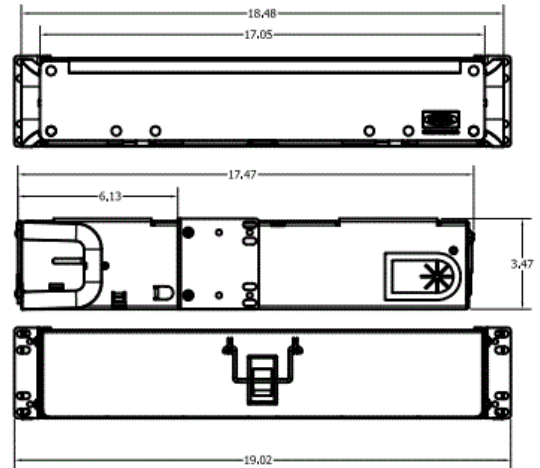

OptiChannel
FCR Rack Mount Enclosures
Enhanced 2U Rack Mount Enclosure

HUBBELL

Features

- Full 17" Depth, with Slide-Out Inner Drawer
- One-Piece Removable Cover and Magnetic Door
- Accepts all Standard FSP-Series Panels and OC-Series Cassettes

Ordering Information

Description	Color	Catalog Number	UPC
Enhanced Rack Mount Enclosure	Black	FCR2U6SP	662620237459

Listings

EIA/ECA-310-E
TIA-569-D

Specifications

Material	16 gauge cold rolled steel
Finish	Black powder coated
Rack Units	2
FSP Panel Capacity	6
Splice Tray Capacity	6
Max LC Port Capacity	144
Dimensions In (mm) (H x W x D)	3.5 (89) x 17 (432) x 17 (432)