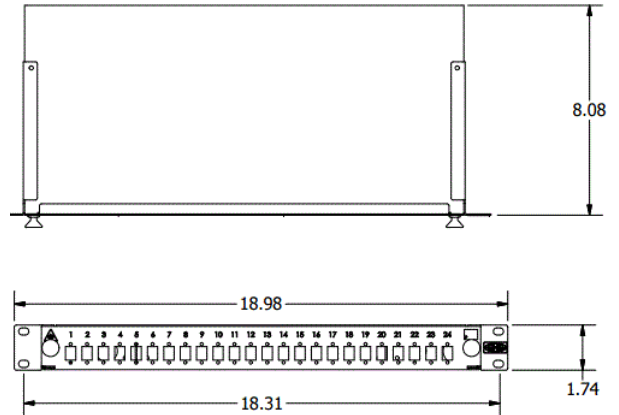

## Ordering Information

Description	Color	Catalog Number	UPC
FEUR Rack Mount Fiber Interconnection Shelves, Loaded, LC Duplex, MM	Black	FEUR24LCDM	662620309873

## Specifications

Material	16 gauge cold rolled steel
Finish	Black powder coated
Port Capacity	24
No. of Adapters	12
Dimensions In (mm) (H x W x D)	1.75 (44) x 17 (432) x 8.6 (218)