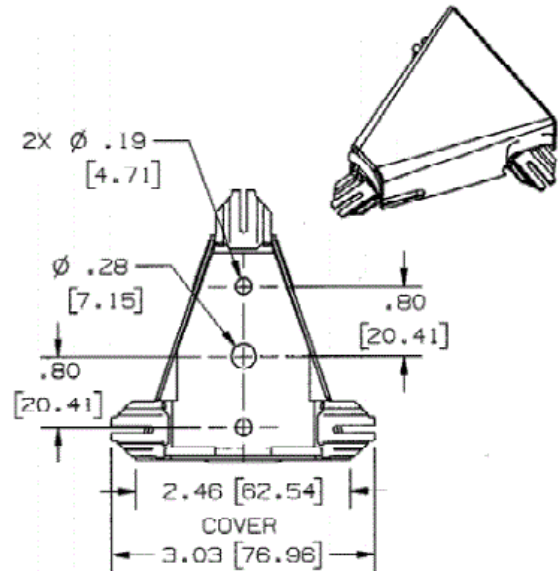

Raceway Metal Raceway Tee Fitting

HUBBELL

Features

- For use with HBL500, HBL700 and HBL750 Series Raceway
- For branches at right angles.

Ordering Information

Description	Color	UPC Number	Catalog Number
Tee Fitting	Ivory	783585423111	HBL5715IVA

Listings

UL Listed
CSA Certified

Specifications

Height	1.14"
Width	3.03"
Length	3.06"

Online Resources

Customer Use Drawing
eCatalog
Installation Instructions

Dimensions in Inches (mm)

Hubbell Wiring Device-Kellems • Hubbell Incorporated (Delaware) • 40 Waterview Drive • Shelton, CT 06484