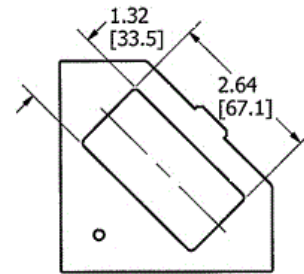

Floor Boxes
SystemOne Round Recessed 4 Gang Floor Boxes
Device Plates

HUBBELL

Features

- Plate Opening (1) Decorator
- Powder Coat Painted

Ordering Information

Color
White

UPC Number
783585445267

Catalog Number
RAFB4SPDECO

RAFB4SPDECO
STYLELINE®/DECORATOR/GFCI
COVER PLATE

Online Resources

[eCatalog](#)

Dimensions in Inches (mm)

Hubbell Wiring Device-Kellems • Hubbell Incorporated (Delaware) • 40 Waterview Drive • Shelton, CT 06484