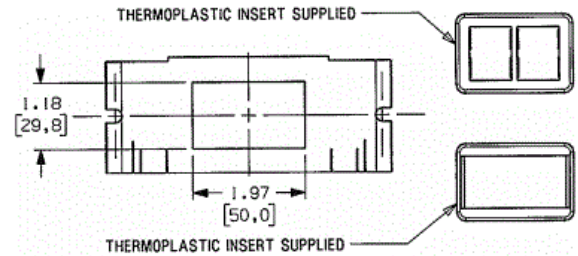

Floor Boxes

SystemOne 2-, 4- and 6- Gang Floor Box Plate

Single Gang Plate

HUBBELL

Features

- Openings for 6 Ortronics TrackJack devices
- Easy to install with one screw mounting
- Reduces wiring and installation times

Ordering Information

- Includes necessary mounting hardware

Catalog Number FBMPTRAC	UPC 783585447629
-----------------------------------	----------------------------

Specifications

Face Plate	16 gauge zinc plated stamped steel
------------	------------------------------------

Online Resources

[Customer Use Drawing](#)
[eCatalog](#)
[Installation Instructions](#)

Dimensions in Inches (mm)

Hubbell Wiring Device-Kellems • Hubbell Incorporated (Delaware) • 40 Waterview Drive • Shelton, CT 06484