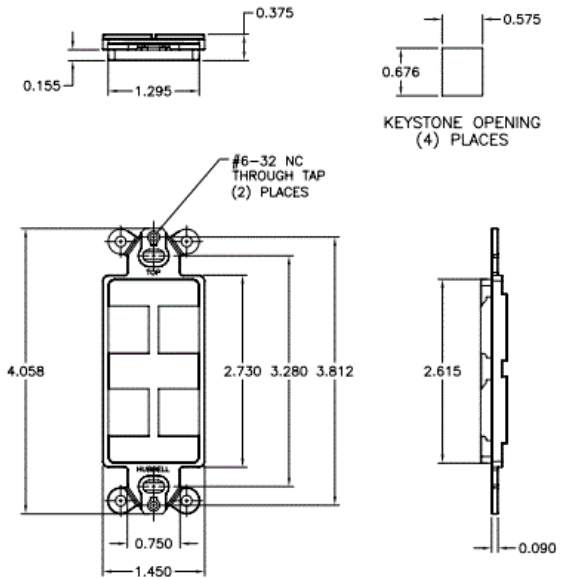

iStation
Wallplates

Decorator Frame

Features

- Integrates with all Hubbell keystone connections (AV, data, and fiber)
- 4-Port

Ordering Information

Description	Color	Catalog No.	UPC
iStation Decorator Outlet Frame, Unloaded, 4-Port	Office White	ISF40W	662620831909

Listings

UL and cUL Listed 1863
RoHS Compliant

Specifications

Plate Material	High-impact thermoplastic (UL 94V-0)

HUBBELL

Online Resources

Customer Use Drawing
eCatalog