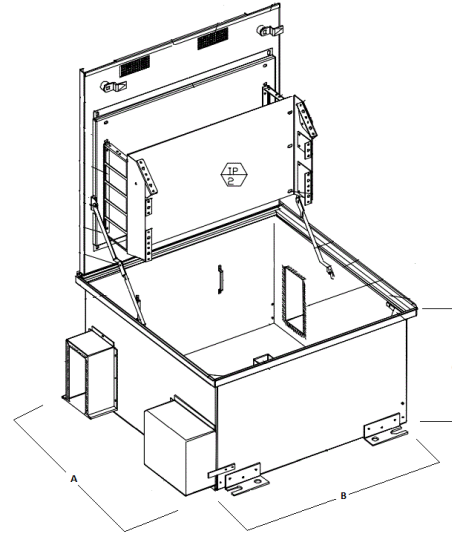

Mounted Zone Cabling Enclosures and Brackets

Ceiling Mounted Enclosure

Zone Access Ceiling Box

HUBBELL

Features

- Remote TR for mini backbone and CP applications

Ordering Information

Rack Units	Max Port Cap	Catalog Number	UPC Number
7	120 plus 2U Equipment\	ZCB7UA	662620840697

Listings

UL Listed
Plenum Rated
EIA/ECA-310-E Universal Mounting Pattern

Specifications

Material	Aluminum
Thickness	0.060"
Rating	Plenum
Rail Type	#12-24 Threaded
Rack Units	7
Mount	Floor

Characteristics

Rack Units	8
------------	---

Accessories

Lock Kit for ZCB	ZCBLKIT
Black Velcro Roll	HVFBK575
9" Velco Strips, Yellow	MCCMV9YL10

Online Resources

Customer Drawing
eCatalog

Dimensions- inches (mm)

A	23.1" (587)
B	23.1" (587)
C	12.75" (324)