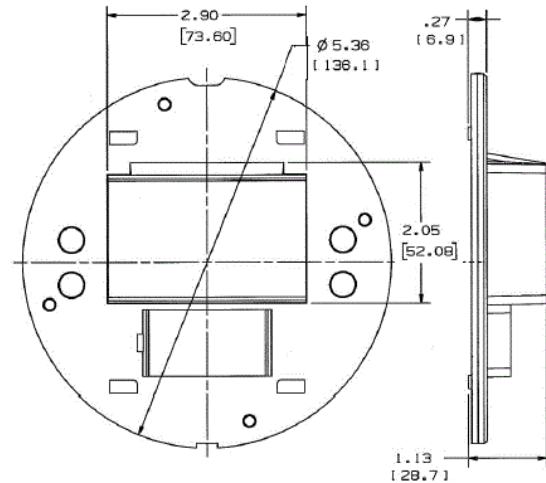

Floor Boxes

Hubbell SystemOne Sub-Plates

HUBBELL

Features

- Durable cast aluminum construction, powder coat finish
- Large capacity and multi-service furniture feed applications
- Open system sub-plates permit maximum data flexibility

Ordering Information

Description	Device Color	UPC	Catalog Number
1 unit flush and 3-unit	Black	783585371177	S1SP4IM

Specifications

Product Type	SystemOne Sub Plates
Sub-Plate Format	INFINESTATION™
Subplates for	SystemOne Boxes and Poke-Throughs
Unit Package	Single
Order Quantity	Carton of 1

Online Resources

[Customer Use Drawing](#)
[eCatalog](#)
[Installation Instructions](#)

Dimensions in Inches (mm)

Hubbell Wiring Device-Kellems • Hubbell Incorporated (Delaware) • 40 Waterview Drive • Shelton, CT 06484