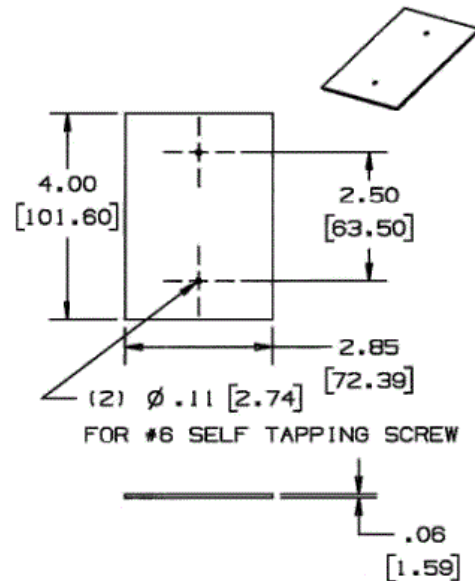

Raceway
Aluminum Raceway
HBLALU4800 Series Couplings (Pair)

HUBBELL

Features

- To join lengths of HBLALU3800 or HBLALU4800 base.

Ordering Information

Description	Material	UPC Number	Catalog Number
Couplings (Pair)	Aluminum	783585218601	HBLALU01

Listings

UL Listed
CSA Certified

Specifications

Height	0.2"
Width	4.00"
Length	2.85"

Online Resources

Customer Use Drawing
eCatalog
Installation Instructions

Dimensions in Inches (mm)

Hubbell Wiring Device-Kellems • Hubbell Incorporated (Delaware) • 40 Waterview Drive • Shelton, CT 06484