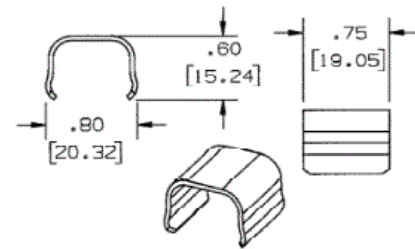

## Features

- To cover potential openings where two lengths of like raceways come together.

## Ordering Information

Description	Color	UPC Number	Catalog Number
Connection Cover	Ivory	783585216706	HBL506IV

## Specifications

Height	0.60"
Width	0.80"
Length	0.60"

## Online Resources

Customer Use Drawing  
eCatalog  
Installation Instructions

Dimensions in Inches (mm)

Hubbell Wiring Device-Kellems • Hubbell Incorporated (Delaware) • 40 Waterview Drive • Shelton, CT 06484