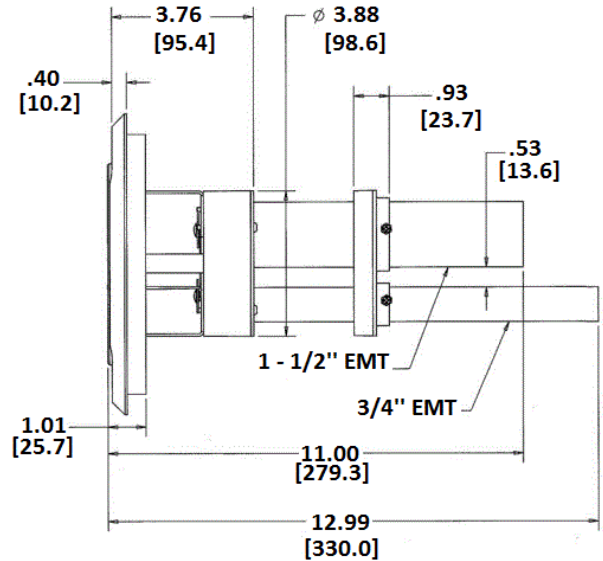

Fire-Rated Poke-Throughs
SystemOne Flush Furniture Feed
4-Inch Diameter Core Hole

Features

- One 3/4" EMT for Power, One 1-1/2" EMT for Low Voltage
- S1SPFFGY, Grey Powder Coat Finish Cover Included
- S1SPFFGY Furniture Feed Cover

Ordering Information

- Fully Assembled Fitting, Cover and Sub-Plate

Catalog Number S1PTFFGY	UPC Number 783585371726	Cover Series S1CFC	Core Hole Diameter 4-Inch
-----------------------------------	-----------------------------------	------------------------------	-------------------------------------

Minimum Deck Thickness 2.25" Over Metal Deck	Connection Type Flush
--	---------------------------------

Standards

cULus Listed
 UL scrub water compliant
 ADA Compliant

Specifications

Cover load rating	300 lbs. static load through 3" diameter mandral
Access cover material	Die cast aluminum
Fire Rating	1 - 4 Hour Fire Rating

Accessories

Junction Box - 27 Cubic Inch	S1FRPTJB
4" Pre-Pour Tube, removed need for core hold drilling	S1R4PPT

Online Resources

- Customer Use Drawing
- eCatalog
- Installation Instructions

Dimensions in Inches (mm)