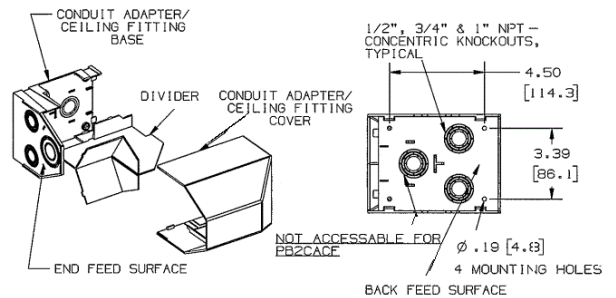

# HUBBELL

**Features**

- For connecting conduit to raceway.
- Has combination 1/2 in., 3/4 in. and 1 in. trade size KOs.

**Ordering Information**

Description	Color	UPC Number	Catalog Number
Conduit Adapter/Ceiling Fitting	Office White	783585090788	PB3CACF

**Listings**

UL Listed  
CSA Certified

**Specifications**

Height	4.72"
Width	6.30"
Length	5.22"

**Online Resources**

Customer Use Drawing  
eCatalog  
Installation Instructions

Dimensions in Inches (mm)

Hubbell Wiring Device-Kellems • Hubbell Incorporated (Delaware) • 40 Waterview Drive • Shelton, CT 06484