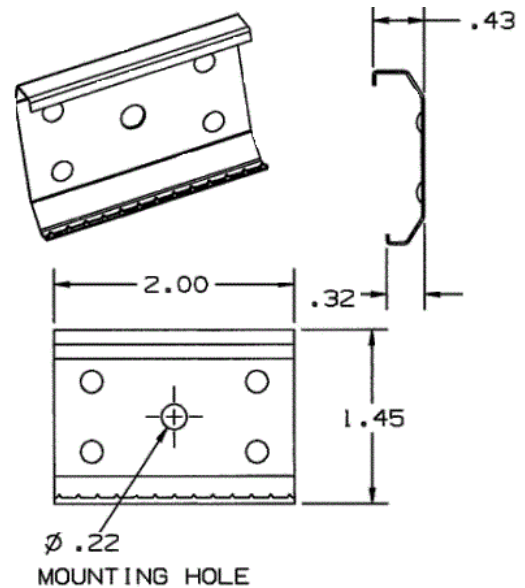

Raceway
Non-Metallic Raceway
Portable PlugTrak[®] Mounting Clip

HUBBELL

Features

- Supporting Mounting Clip for Portable PlugTrak.

Ordering Information

Description	Color	UPC Number	Catalog Number
Mounting Clip	Office White	783585090320	PL1MC

Listings

UL Listed
CSA Certified

Specifications

Height	0.30"
Width	1.40"
Length	2.00"

Online Resources

Customer Use Drawing
eCatalog
Installation Instructions

Dimensions in Inches (mm)

Hubbell Wiring Device-Kellems • Hubbell Incorporated (Delaware) • 40 Waterview Drive • Shelton, CT 06484