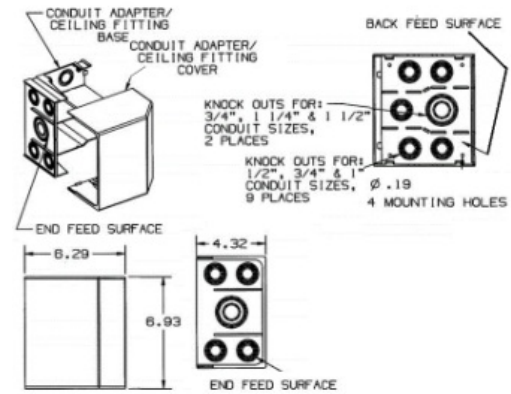

Ordering Information

Description	Color	UPC Number	Catalog Number
Conduit Adapter/Ceiling Fitting	Office White	783585090061	PS3CACF

Listings

UL Listed
 CSA Certified

Specifications

Height	6.93"
Width	6.29"
Length	4.32"

Online Resources

Customer Use Drawing
 eCatalog
 Installation Instructions

Dimensions in Inches (mm)

Hubbell Wiring Device-Kellems • Hubbell Incorporated (Delaware) • 40 Waterview Drive • Shelton, CT 06484