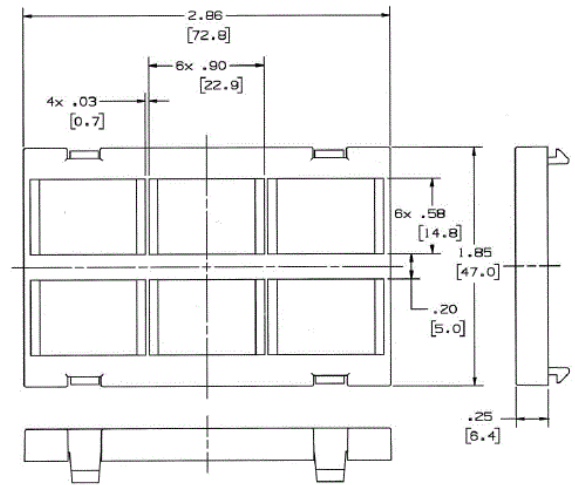

Floor Boxes
Sub-Plate Accessories
6-Port Replacement Data Frames

HUBBELL

Ordering Information

Description	Device Color	UPC	Catalog Number
Used with open	Black	783585371450	S1DFMAX

Online Resources

Customer Use Drawing
eCatalog

Dimensions in Inches (mm)

Hubbell Wiring Device-Kellems • Hubbell Incorporated (Delaware) • 40 Waterview Drive • Shelton, CT 06484

Phone (800) 288-6000 • Fax (800) 255-1031 • Specifications subject to change without notice.