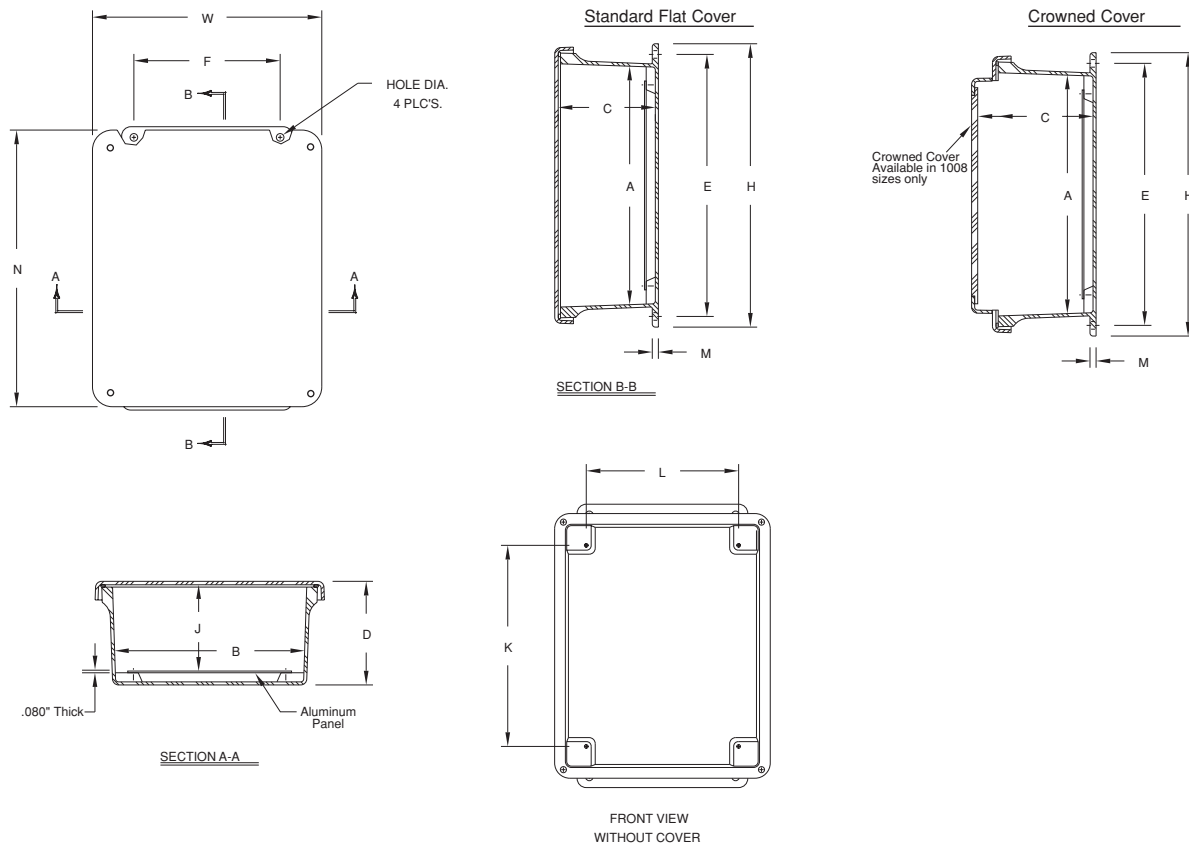

J Series Technical Information

J Series Enclosures - Opaque Cover

SIZE ID NUMBER	OVERALL H X W X D	INSIDE A X B X C	MOUNTING E X F	J	K	L	M	N	HOLE DIA.	SHIPPING WEIGHT	PANEL NUMBER
J1008W J1008HW*** J1008HLL J1008HPL*** J1008FHW	11.63 x 9.41 x 4.22 (295 x 239 x 107)	9.73 x 7.73 x 3.98 (247 x 196 x 101)	10.75 x 6.00 (273 x 152)	3.44 (87)	8.25 (210)	6.25 (159)	0.25 (6)	11.35 (288)	0.31 (8)	4.60 lbs.	BP108**
J1008WA* J1008HWA* J1008HALL* J1008FHAPL* J1008FHWA* Crowned Cover	11.63 x 9.37 x 5.08 (295 x 238 x 129)	9.73 x 7.73 x 4.83 (247 x 196 x 123)	10.75 x 6.00 (273 x 152)	4.38 (111)	8.25 (210)	6.25 (159)	0.25 (6)	11.38 (289)	0.31 (8)	4.70 lbs.	BP108**
J100806W J100806HW*** J100806HLL J100806HPL*** J100806FHW	11.97 x 9.42 x 6.50 (304 x 239 x 165)	9.74 x 7.74 x 6.25 (248 x 197 x 159)	10.94 - 10.75 x 6.00 (278 - 273 x 152)	5.67 (141)	8.25 (210)	6.25 (159)	0.25 (6)	11.42 (290)	0.31 (8)	5.20 lbs.	BP108**
J1210W J1210HW*** J1210HLL J1210HPL*** J1210FHW	13.56 x 11.43 x 5.22 (344 x 291 x 133)	11.79 x 9.80 x 4.94 (299 x 249 x 125)	12.75 x 8.00 (324 x 203)	4.50 (114)	10.25 (260)	8.25 (210)	0.25 (6)	13.41 (341)	0.31 (8)	6.60 lbs.	BP1210**
J1212W J1212HW*** J1212HLL J1212HPL*** J1212FHW	13.56 x 13.38 x 6.34 (344 x 340 x 161)	11.70 x 11.70 x 6.10 (297 x 297 x 155)	12.75 x 10.00 (324 x 254)	5.51 (140)	10.25 (260)	10.25 (260)	0.25 (6)	13.38 (340)	0.31 (8)	8.40 lbs.	BP1212**

All measures are in inches, items in parentheses are in millimeters.

*Crowned cover – center of cover raised 3/4"

** Panel ordered separately

*** Available in white by placing WH prior to part number ex. WH-J604HW