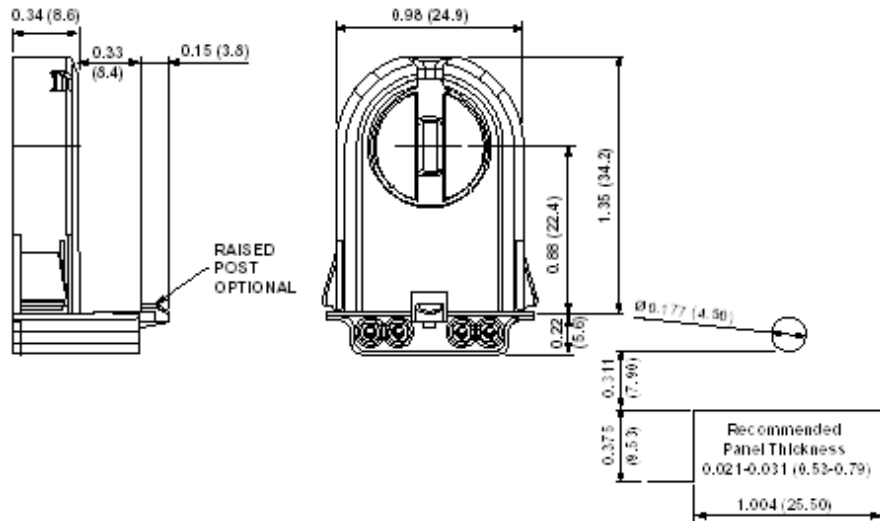

SPECIFICATION SUBMITTAL

JOB NAME:	CATALOG NUMBERS:	
____	____	____
JOB NUMBER:	____	____