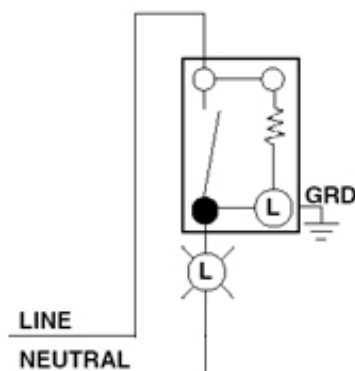

Item Description

15 Amp, 120/277 Volt, Decora Rocker Single-Pole AC Quiet Switch, Residential Grade, Grounding, Quickwire Push-In & Side Wired - Light Almond

NOTE: When connected to compact fluorescent lamps or LEDs, the bulb may flicker while switch is in the off position.

Actuator Material: Thermoplastic

Body Material: Thermoplastic

Strap Material: Steel

Color: Light Almond

Standards and Certifications: UL/CSA

Warranty: 2 Year Limited

Feature: Illuminated

Dimensional Diagram

Wiring Diagram Single-Pole Lighted

SPECIFICATION SUBMITTAL

JOB NAME:	CATALOG NUMBERS:	
<input type="text"/>	<input type="text"/>	<input type="text"/>
JOB NUMBER:	<input type="text"/>	<input type="text"/>