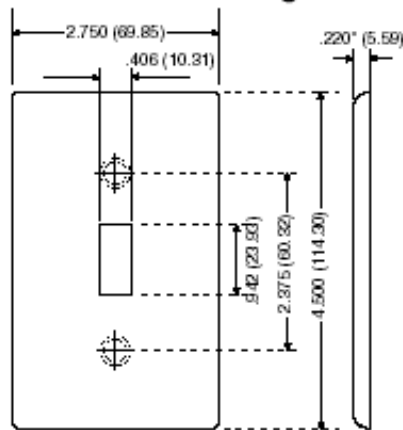

Item Description

4-Gang Toggle Device Switch Wallplate, Standard Size, Thermoset, Device Mount - Light Almond

Technical Information

Product Features

Type: Standard Size

Gang: 4

Material: Thermoset

Color: Light Almond

Mount: Device

Standards and Certifications: UL/CSA

UPC Code: 07847727764

Country Of Origin: United States

Dimensional Diagram

4-GANG Width = 8.19" (208.0mm)

SPECIFICATION SUBMITTAL

JOB NAME:	CATALOG NUMBERS:	
<input type="text"/>	<input type="text"/>	<input type="text"/>
JOB NUMBER:	<input type="text"/>	<input type="text"/>